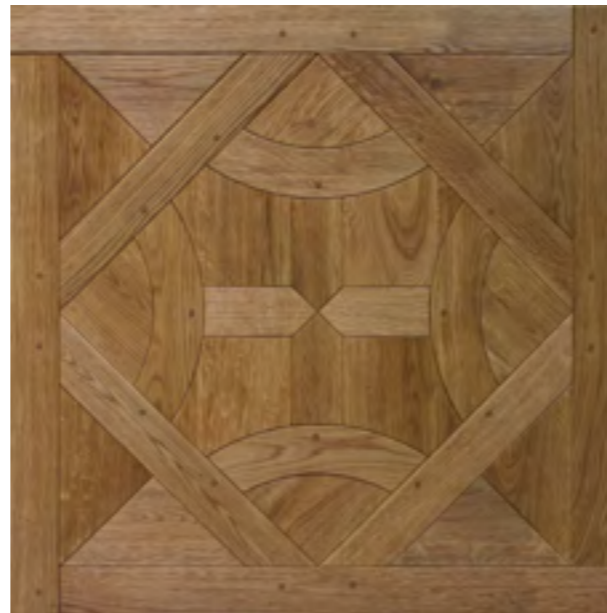

Cammino 1

Size: 980x980
#4760-1