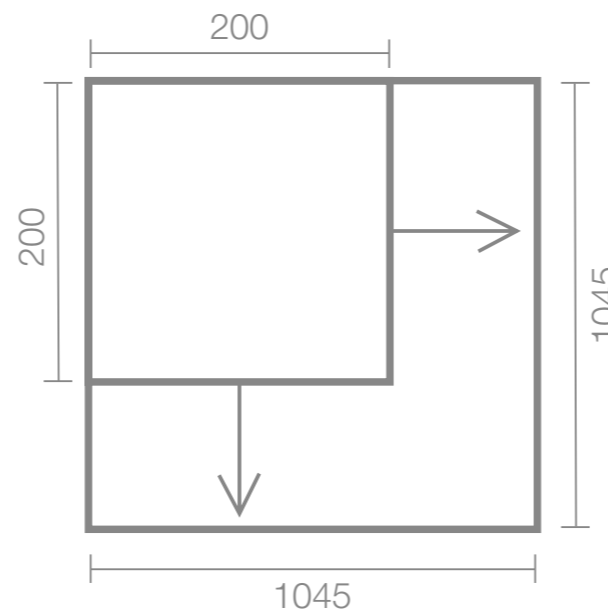

Fragment

Size: 300x300
#0008

Lilia

Size: 300x300
#0070

Gladiator

Size: 300x300
#0166

Edvard

Size: 470x470
#0556

Kvadro

Size: 400x400
#0688

Scait

Size: 416x416
#0696

Corvet

Size: 683x683
#0789

Semiramida

Size: 420x420
#1131

Getman

Size: 600x600
#1129

Klark 1

Size: 478x478
#0697

Kolt

Size: 357x357
#3546

Forum 2

Size: 660x660
#2706

Salerno

Size: 500x500
#2597

Cemer

Size: 540x540
#1950

SPECIFICATIONS

DIMENSIONS

from 200x200 mm up to 1045x1045 mm, custom sizes available by request

FINISHING