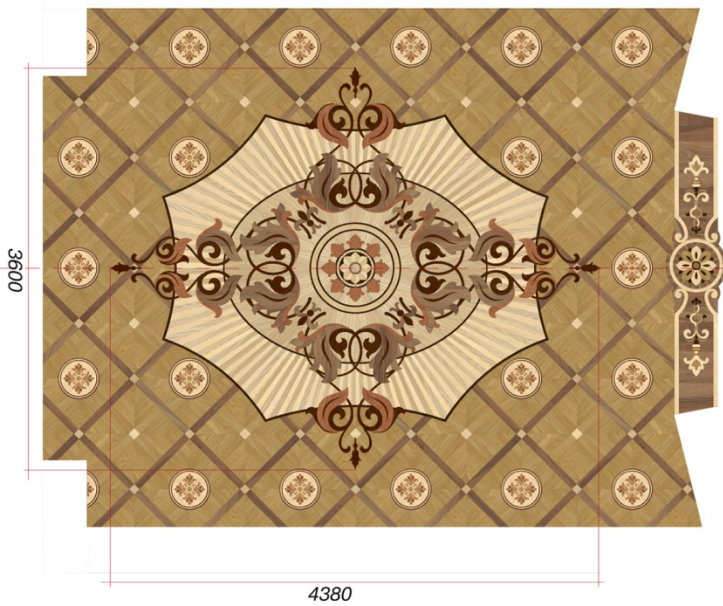

DESIGN PROJECTS

Our parquet flooring has been used in more than 1,000 of major projects: it decorates private residences and public institutions, creating an atmosphere of comfort, well-being and respectability.