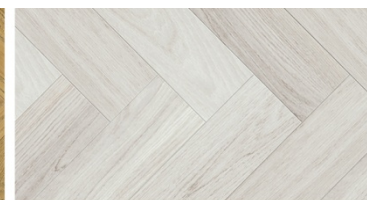

Herringbone parquet

The simplicity and expressiveness of this type of parquet laying makes it an attractive and popular for many years in many countries around the world.