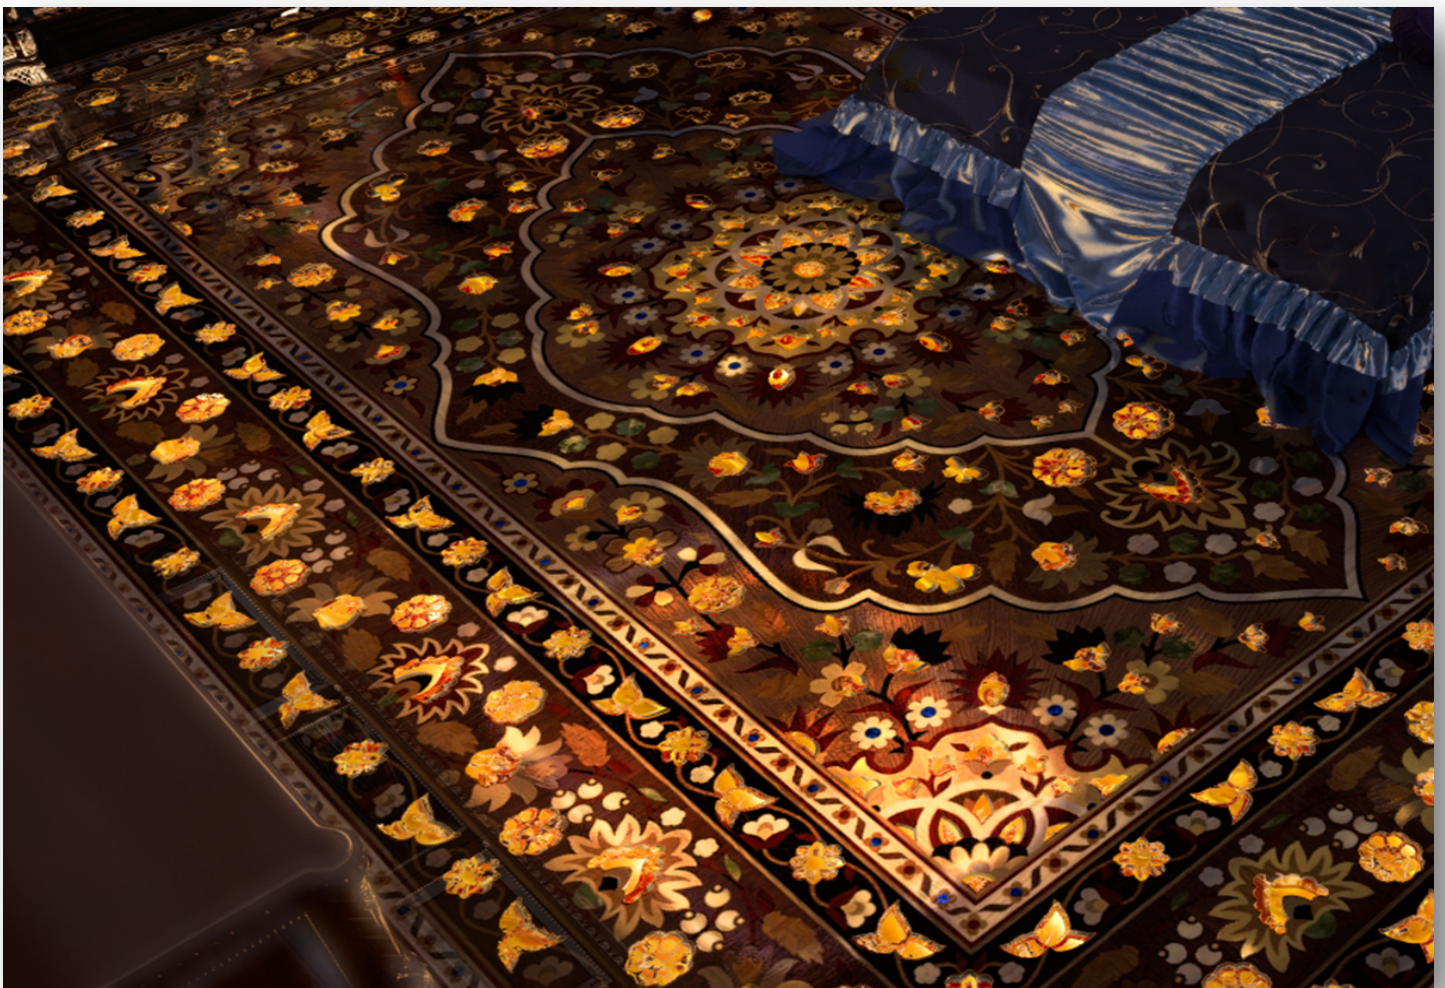

Intarsia Parquet

«Tavolini Floors» represents unique artistic hardwood floors!

It's the artistic parquet inlaid with translucent stones and amber.

Installed backlight system and musical accompaniment help to create a cozy and luxurious atmosphere.

It's the innovative custom product by «Tavolini».