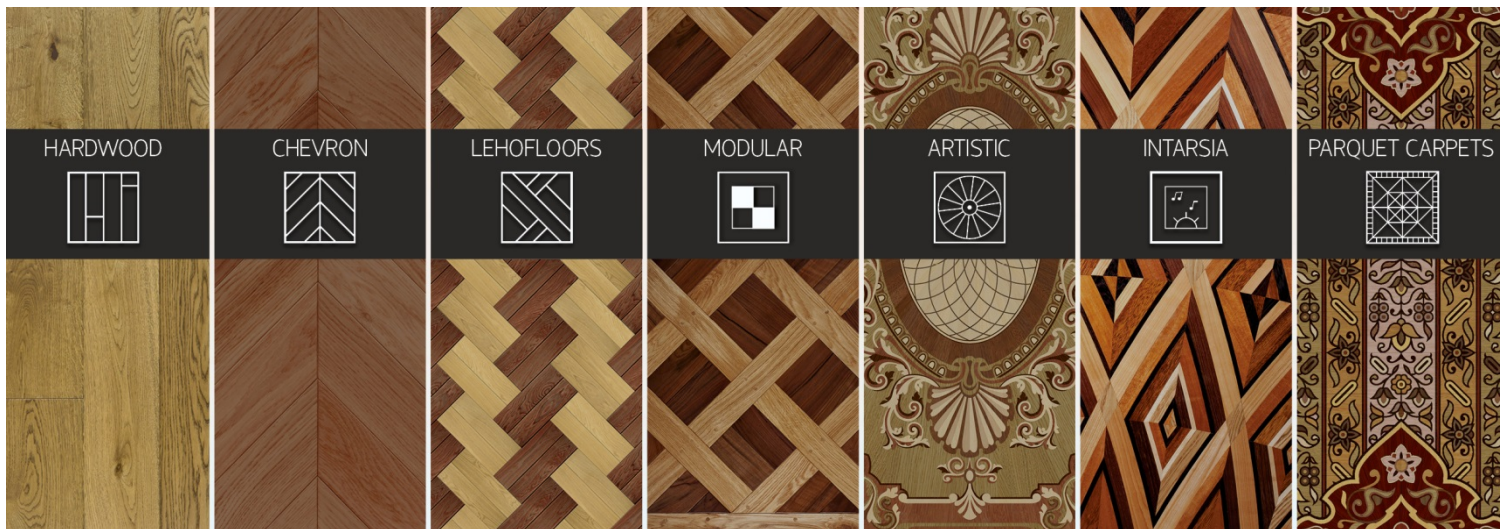

VIOLIN BY STRADIVARI
PARQUET BY TAVOLINI

TAVOLINI WOODEN PRODUCTS

VIOLIN BY STRADIVARI.
PARQUET BY TAVOLINI.

«**Tavolini**» Company – a manufacturer of Hardwood Flooring, wooden Windows Doors and Tables in a highest quality.

The product range of «**Tavolini**»:

- Wooden Windows
- Wooden Doors
- Tables
- Solid and Engineered floorboards
- Chevron parquet
- «LehoFloors» - our innovative product
- Modular parquet
- Artistic parquet
- Intarsia
- Parquet Carpets

21+
colors

14
colors

21+
colors

Hardwood floors are designed to match any interior from sophisticated "Classic", to distinctive "Country", from stringent «Modern» to romantic «Provence».

Herringbone parquet