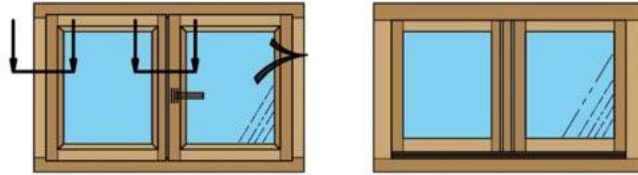

Shape: rectangular, square, arc, triangular, trapezoid, round, etc.

Dimensions: custom – by request. Seals: Qulon.

Glass Sets: Double - with option of installation of internal shutters with heat transfer coefficient $U = 1.0 \text{ W / m}^2\text{K}$

Profile: EU-Line 78mm

Thickness 78 mm

Wooden Windows
with the rain deflectors (aluminum)

Profile: EU-Line 92mm

Wood-Aluminum Windows

Profile: WA-Line Classic

Wood-Aluminum Windows

Profile: WA-Line Modern