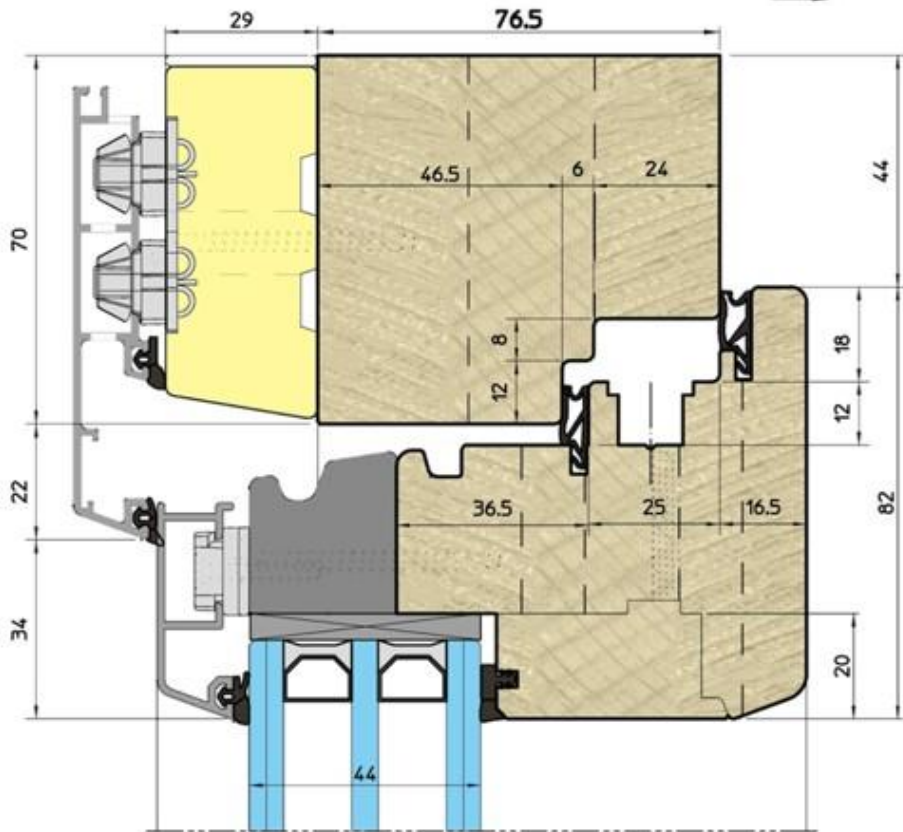

Profile: EU-Line 78mm

Thickness 78 mm

Wooden Windows
with the rain deflectors (aluminum)

Profile: EU-Line 92mm

Wood-Aluminum Windows

Profile: WA-Line Classic

Wood-Aluminum Windows

Profile: WA-Line Modern

Wood-Aluminum Windows

Profile: WA-Line Contemporary

SLIDING
Windows & Doors

Profiles: Wood / Wood-Aluminum

Furniture: ROTO / G-U (GRETSCH-UNITAS). Parallel Sliding and Tilt&Slide systems

Large windows and balcony doors with sash weights of up to 160 kg can be realised with standard systems "Roto" or "G-U" for Wood / Wood-Aluminum profiles.

Patio 100 S:

- Sash weight up to 100 kg
- Sash rebate width 600 – 1250 mm
- Sash rebate height 600 – 2350 mm

Patio 160 S:

- Sash weight up to 160 kg
- Sash rebate width 600 – 1650 mm
- Sash rebate height 600 – 2700 mm

Patio 160 Z:

- Sash weights up to 160 kg
- Sash rebate width 720 – 2000 mm
- Sash rebate height 900 – 2700 mm

Patio 200 Z:

- Sash weights up to 200 kg
- Sash rebate width 1050 – 2000 mm
- Sash rebate height 900 – 2700 mm