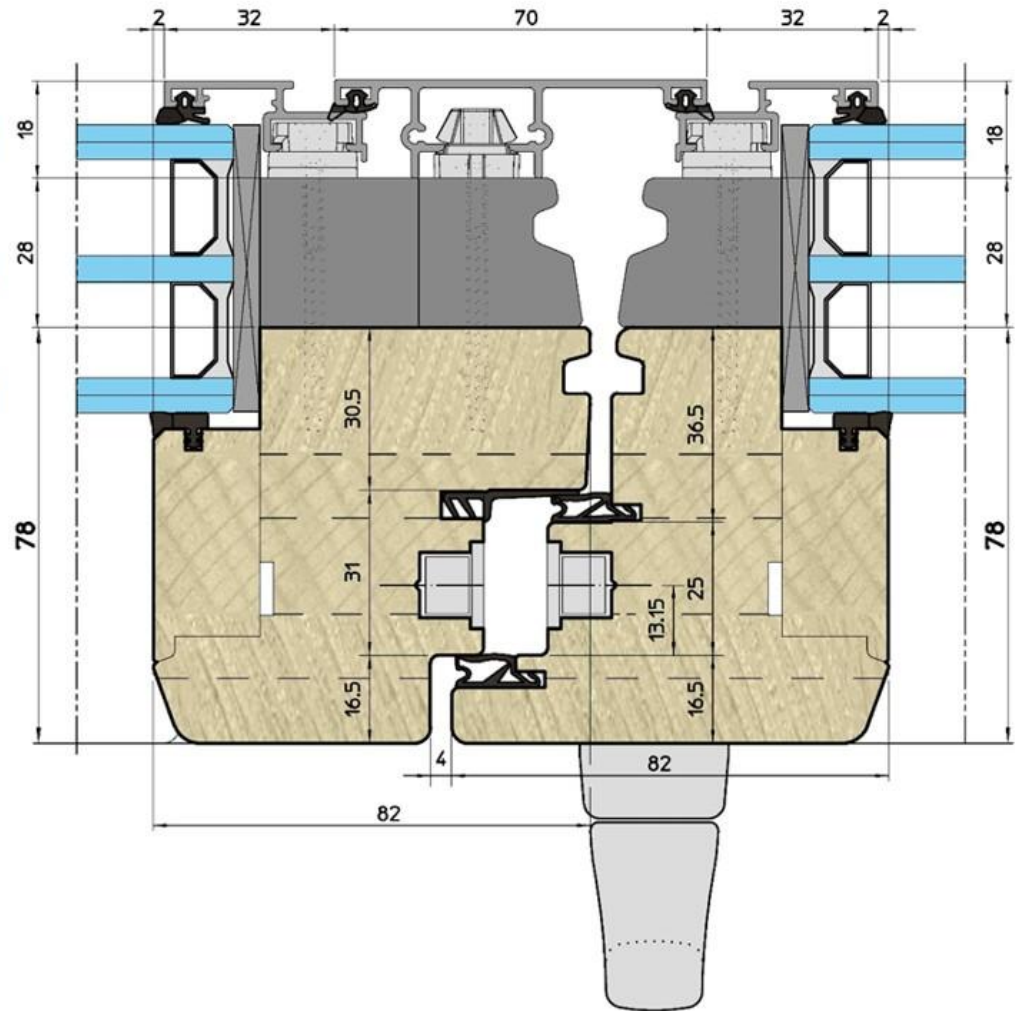

Profile: EU-Line 78mm

Thickness 78 mm

Wooden Windows
with the rain deflectors (aluminum)

Profile: EU-Line 92mm

Wood-Aluminum Windows

Profile: WA-Line Classic

Wood-Aluminum Windows

Profile: WA-Line Modern

Wood-Aluminum Windows

Profile: WA-Line Contemporary

SLIDING
Windows & Doors

Profiles: Wood / Wood-Aluminum

Furniture: ROTO / G-U (GRETSCH-UNITAS). Parallel Sliding and Tilt&Slide systems

Large windows and balcony doors with sash weights of up to 160 kg can be realised with standard systems "Roto" or "G-U" for Wood / Wood-Aluminum profiles.

Patio 100 S:

- Sash weight up to 100 kg
- Sash rebate width 600 – 1250 mm
- Sash rebate height 600 – 2350 mm

Patio 160 S:

- Sash weight up to 160 kg
- Sash rebate width 600 – 1650 mm
- Sash rebate height 600 – 2700 mm

Patio 160 Z:

- Sash weights up to 160 kg
- Sash rebate width 720 – 2000 mm
- Sash rebate height 900 – 2700 mm

Patio 200 Z:

- Sash weights up to 200 kg
- Sash rebate width 1050 – 2000 mm
- Sash rebate height 900 – 2700 mm