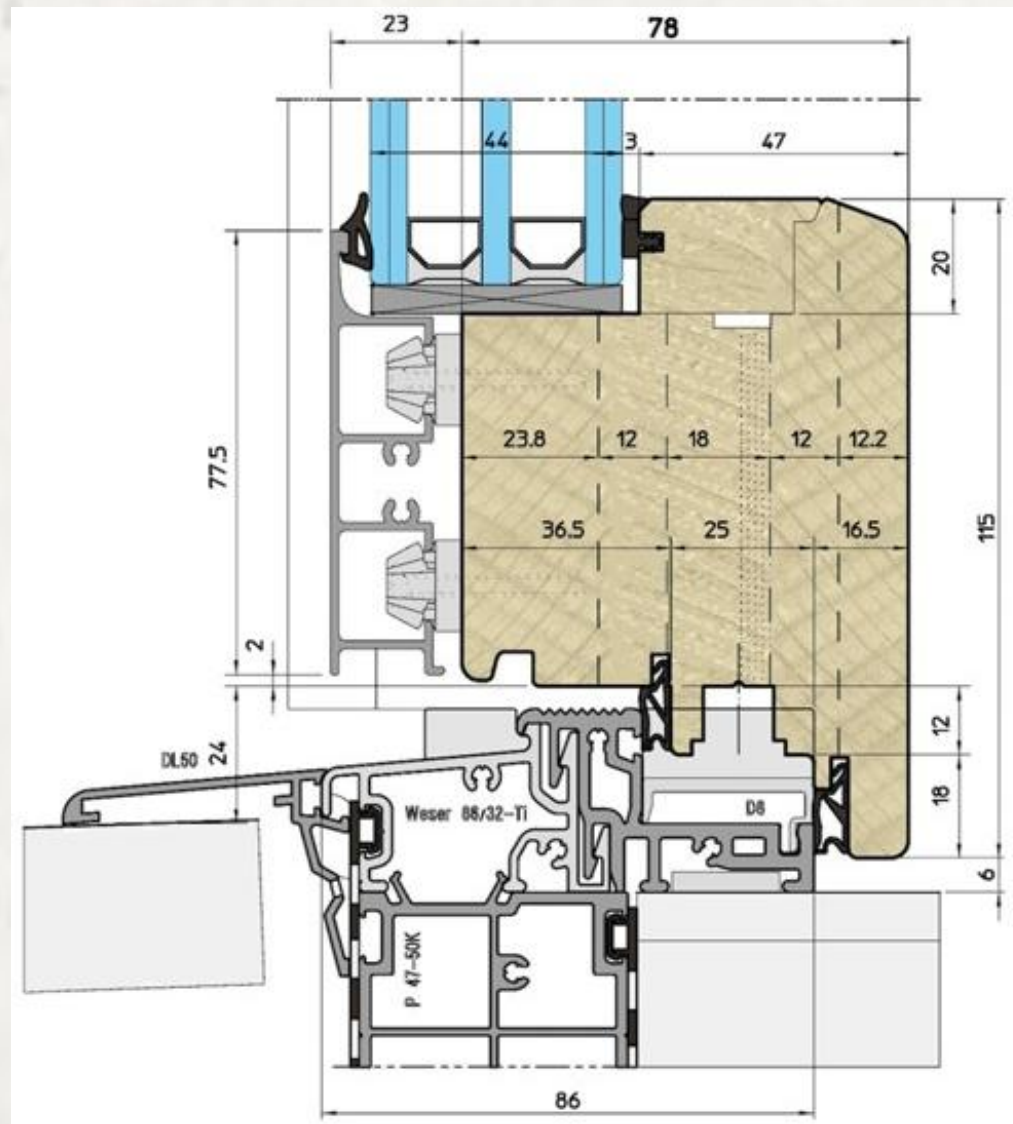

Profile: EU-Line 78mm

Thickness 78 mm

Wooden Windows
with the rain deflectors (aluminum)

Profile: EU-Line 92mm

Wood-Aluminum Windows

Profile: WA-Line Classic

Wood-Aluminum Windows

Profile: WA-Line Modern

Wood-Aluminum Windows

Profile: WA-Line Contemporary

SLIDING
Windows & Doors

Profiles: Wood / Wood-Aluminum

Furniture: ROTO / G-U (GRETSCH-UNITAS). Parallel Sliding and Tilt&Slide systems

Large windows and balcony doors with sash weights of up to 160 kg can be realised with standard systems "Roto" or "G-U" for Wood / Wood-Aluminum profiles.

Patio 100 S:

- Sash weight up to 100 kg
- Sash rebate width 600 – 1250 mm
- Sash rebate height 600 – 2350 mm

Patio 160 S:

- Sash weight up to 160 kg
- Sash rebate width 600 – 1650 mm
- Sash rebate height 600 – 2700 mm

Patio 160 Z:

- Sash weights up to 160 kg
- Sash rebate width 720 – 2000 mm
- Sash rebate height 900 – 2700 mm

Patio 200 Z:

- Sash weights up to 200 kg
- Sash rebate width 1050 – 2000 mm
- Sash rebate height 900 – 2700 mm