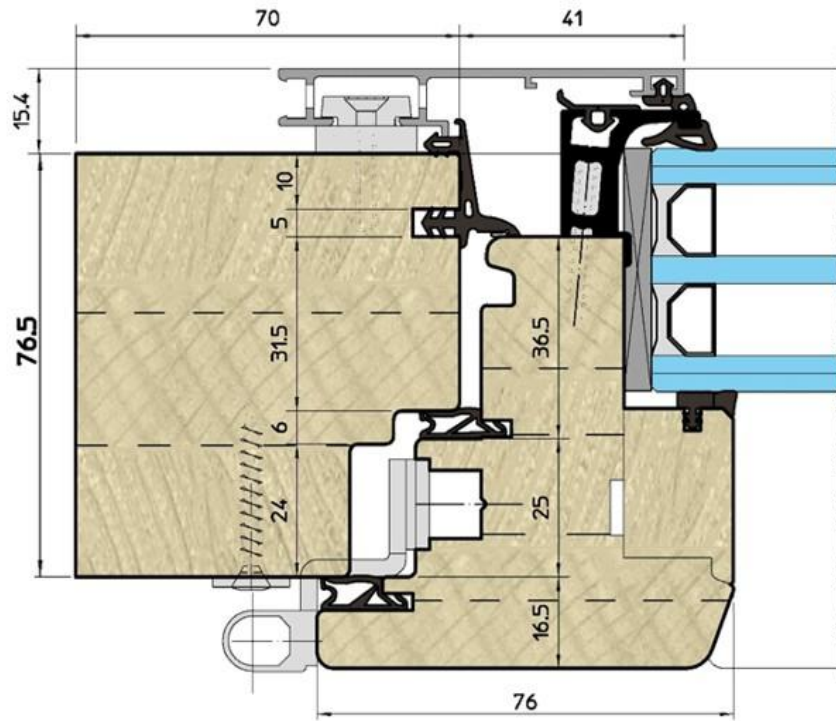

Profile: EU-Line 78mm

Thickness 78 mm

Wooden Windows
with the rain deflectors (aluminum)

Profile: EU-Line 92mm

Wood-Aluminum Windows

Profile: WA-Line Classic

Wood-Aluminum Windows

Profile: WA-Line Modern

Wood-Aluminum Windows

Profile: WA-Line Contemporary

SLIDING
Windows & Doors

Profiles: Wood / Wood-Aluminum

Furniture: ROTO / G-U (GRETSCH-UNITAS). Parallel Sliding and Tilt&Slide systems

Large windows and balcony doors with sash weights of up to 160 kg can be realised with standard systems "Roto" or "G-U" for Wood / Wood-Aluminum profiles.

Patio 100 S:

- Sash weight up to 100 kg
- Sash rebate width 600 – 1250 mm
- Sash rebate height 600 – 2350 mm

Patio 160 S:

- Sash weight up to 160 kg
- Sash rebate width 600 – 1650 mm
- Sash rebate height 600 – 2700 mm

Patio 160 Z:

- Sash weights up to 160 kg
- Sash rebate width 720 – 2000 mm
- Sash rebate height 900 – 2700 mm

Patio 200 Z:

- Sash weights up to 200 kg
- Sash rebate width 1050 – 2000 mm
- Sash rebate height 900 – 2700 mm