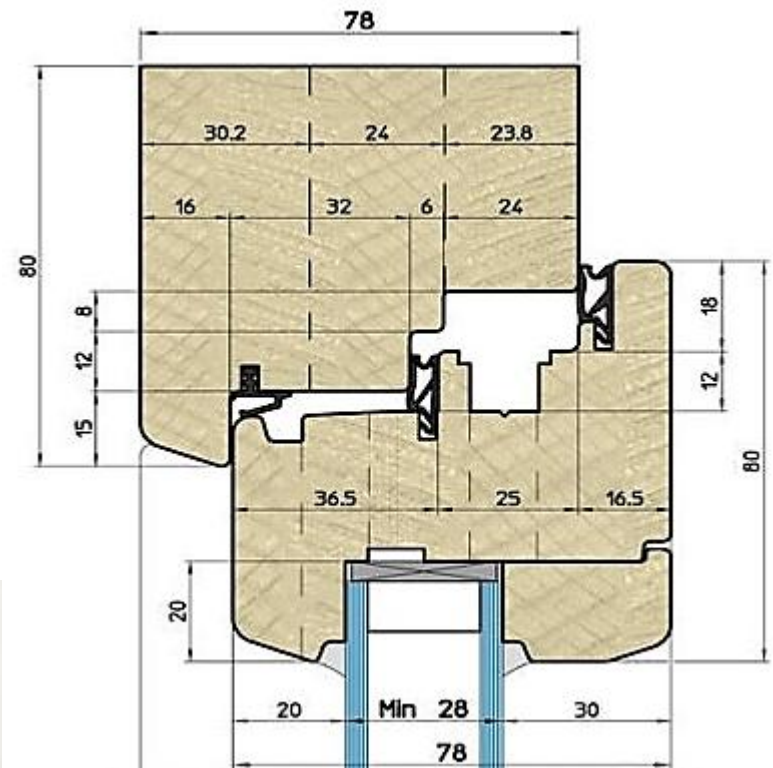

Profile: EU-Line 78mm

Thickness 78 mm

Wooden Windows
with the rain deflectors (aluminum)

Profile: EU-Line 92mm

Wood-Aluminum Windows

Profile: WA-Line Classic

Wood-Aluminum Windows

Profile: WA-Line Modern

Wood-Aluminum Windows

Profile: WA-Line Contemporary

SLIDING
Windows & Doors

Profiles: Wood / Wood-Aluminum

Furniture: ROTO / G-U (GRETSCH-UNITAS). Parallel Sliding and Tilt&Slide systems

Large windows and balcony doors with sash weights of up to 160 kg can be realised with standard systems "Roto" or "G-U" for Wood / Wood-Aluminum profiles.

Patio 100 S:

- Sash weight up to 100 kg
- Sash rebate width 600 – 1250 mm
- Sash rebate height 600 – 2350 mm

Patio 160 S:

- Sash weight up to 160 kg
- Sash rebate width 600 – 1650 mm
- Sash rebate height 600 – 2700 mm

Patio 160 Z:

- Sash weights up to 160 kg
- Sash rebate width 720 – 2000 mm
- Sash rebate height 900 – 2700 mm

Patio 200 Z:

- Sash weights up to 200 kg
- Sash rebate width 1050 – 2000 mm
- Sash rebate height 900 – 2700 mm