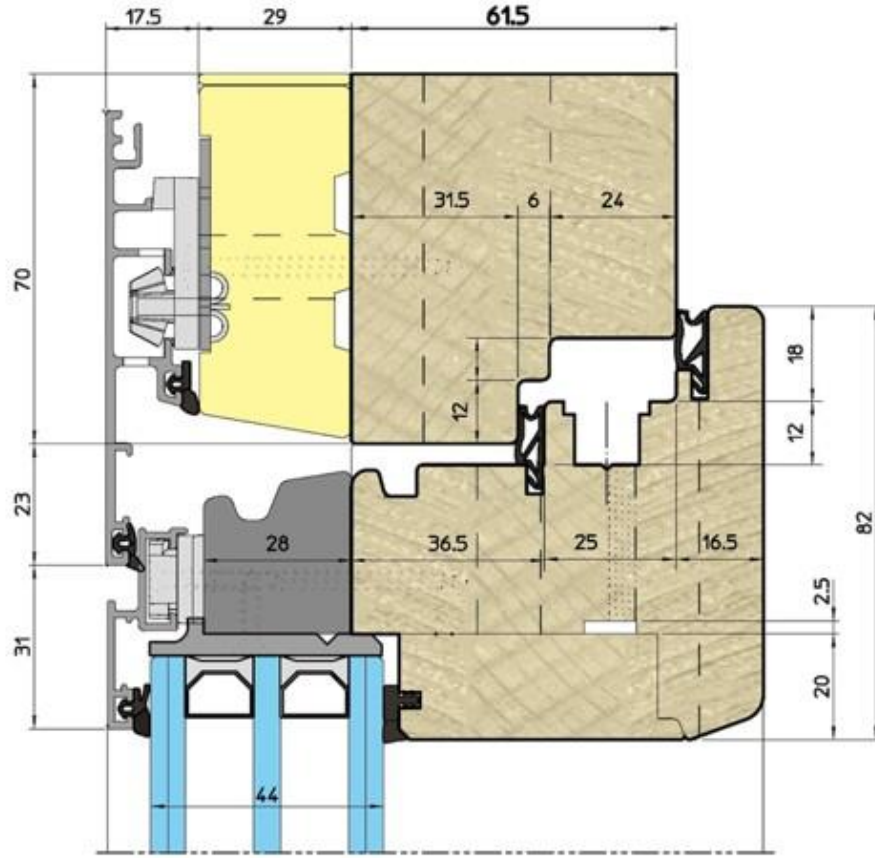

Profile: EU-Line 78mm

Thickness 78 mm

Wooden Windows
with the rain deflectors (aluminum)

Profile: EU-Line 92mm

Wood-Aluminum Windows

Profile: WA-Line Classic

Wood-Aluminum Windows

Profile: WA-Line Modern

Wood-Aluminum Windows

Profile: WA-Line Contemporary

SLIDING
Windows & Doors

Profiles: Wood / Wood-Aluminum

Furniture: ROTO / G-U (GRETSCH-UNITAS). Parallel Sliding and Tilt&Slide systems

Large windows and balcony doors with sash weights of up to 160 kg can be realised with standard systems "Roto" or "G-U" for Wood / Wood-Aluminum profiles.

Patio 100 S:

- Sash weight up to 100 kg
- Sash rebate width 600 – 1250 mm
- Sash rebate height 600 – 2350 mm

Patio 160 S:

- Sash weight up to 160 kg
- Sash rebate width 600 – 1650 mm
- Sash rebate height 600 – 2700 mm

Patio 160 Z:

- Sash weights up to 160 kg
- Sash rebate width 720 – 2000 mm
- Sash rebate height 900 – 2700 mm

Patio 200 Z:

- Sash weights up to 200 kg
- Sash rebate width 1050 – 2000 mm
- Sash rebate height 900 – 2700 mm