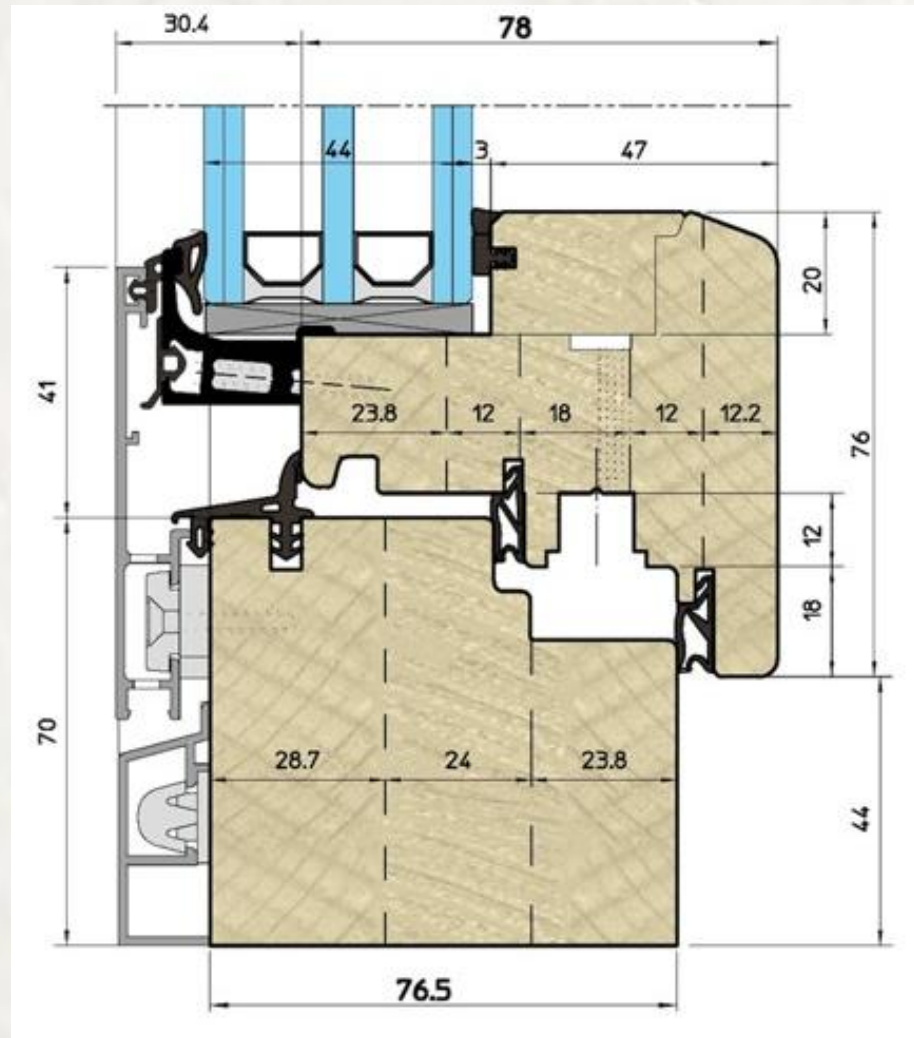

Profile: EU-Line 78mm

Thickness 78 mm

Wooden Windows
with the rain deflectors (aluminum)

Profile: EU-Line 92mm

Wood-Aluminum Windows

Profile: WA-Line Classic

Wood-Aluminum Windows

Profile: WA-Line Modern

Wood-Aluminum Windows

Profile: WA-Line Contemporary

SLIDING
Windows & Doors

Profiles: Wood / Wood-Aluminum

Furniture: ROTO / G-U (GRETSCH-UNITAS). Parallel Sliding and Tilt&Slide systems

Large windows and balcony doors with sash weights of up to 160 kg can be realised with standard systems "Roto" or "G-U" for Wood / Wood-Aluminum profiles.

Patio 100 S:

- Sash weight up to 100 kg
- Sash rebate width 600 – 1250 mm
- Sash rebate height 600 – 2350 mm

Patio 160 S:

- Sash weight up to 160 kg
- Sash rebate width 600 – 1650 mm
- Sash rebate height 600 – 2700 mm

Patio 160 Z:

- Sash weights up to 160 kg
- Sash rebate width 720 – 2000 mm
- Sash rebate height 900 – 2700 mm

Patio 200 Z:

- Sash weights up to 200 kg
- Sash rebate width 1050 – 2000 mm
- Sash rebate height 900 – 2700 mm