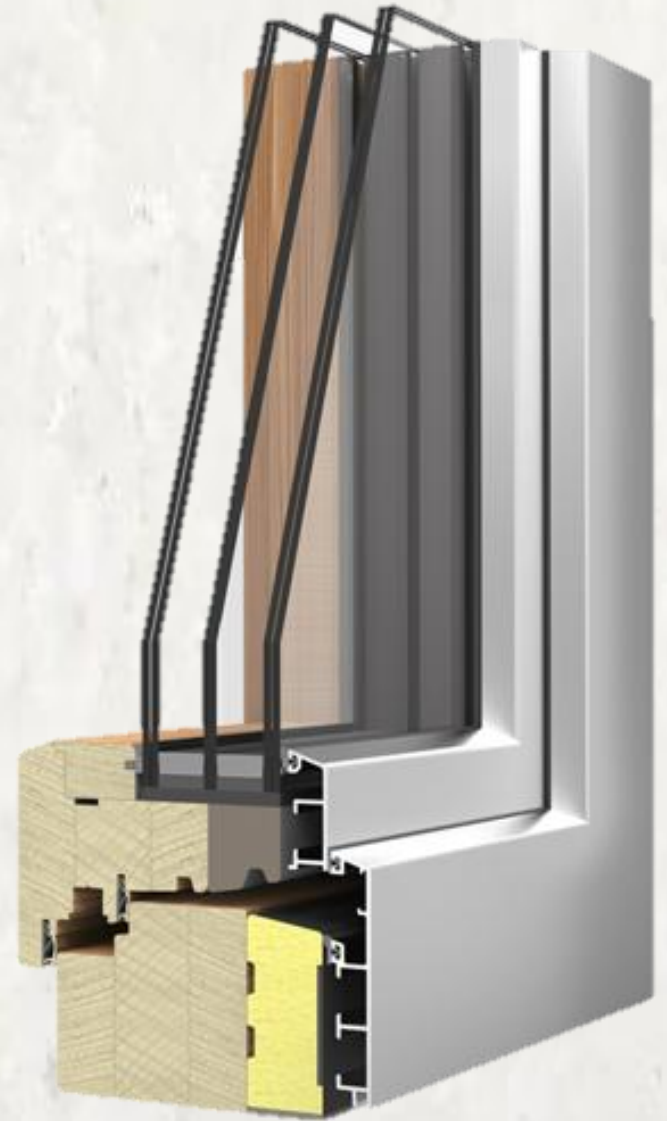

Profile: EU-Line 78mm

Thickness 78 mm

Wooden Windows
with the rain deflectors (aluminum)

Profile: EU-Line 92mm

Wood-Aluminum Windows

Profile: WA-Line Classic

Wood-Aluminum Windows

Profile: WA-Line Modern

Wood-Aluminum Windows

Profile: WA-Line Contemporary

SLIDING
Windows & Doors

Profiles: Wood / Wood-Aluminum

Furniture: ROTO / G-U (GRETSCH-UNITAS). Parallel Sliding and Tilt&Slide systems

Large windows and balcony doors with sash weights of up to 160 kg can be realised with standard systems "Roto" or "G-U" for Wood / Wood-Aluminum profiles.