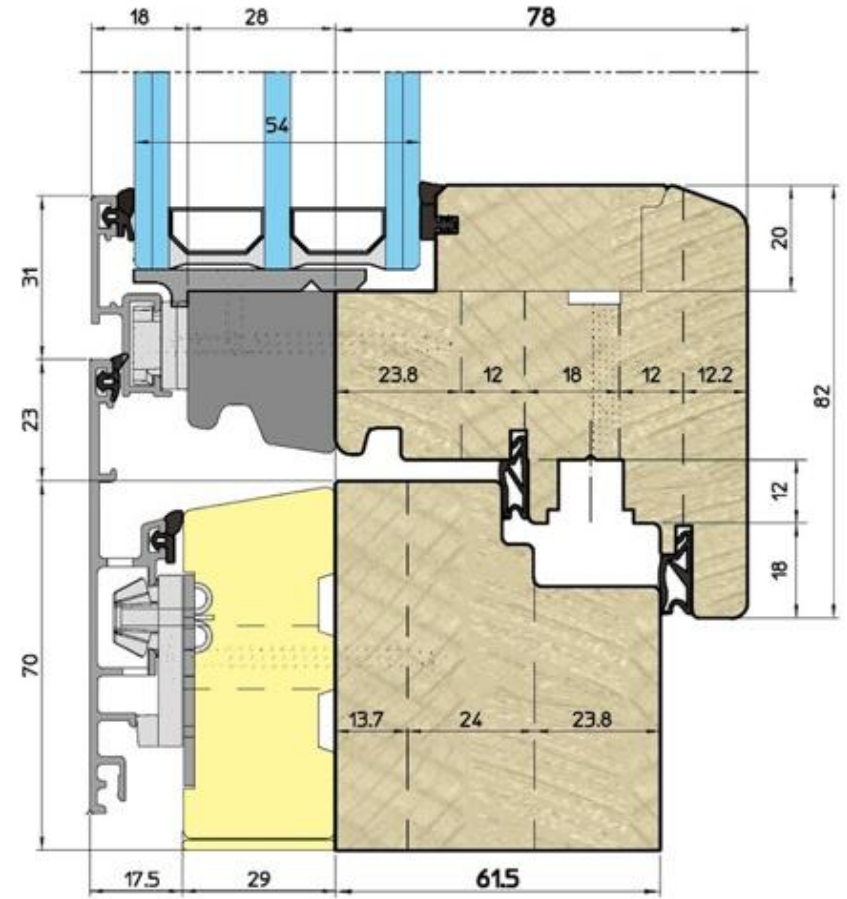

Profile: EU-Line 78mm

Thickness 78 mm

Wooden Windows
with the rain deflectors (aluminum)

Profile: EU-Line 92mm

Wood-Aluminum Windows

Profile: WA-Line Classic

Wood-Aluminum Windows

Profile: WA-Line Modern

Wood-Aluminum Windows

Profile: WA-Line Contemporary

SLIDING
Windows & Doors

Profiles: Wood / Wood-Aluminum

Furniture: ROTO / G-U (GRETSCH-UNITAS). Parallel Sliding and Tilt&Slide systems

Large windows and balcony doors with sash weights of up to 160 kg can be realised with standard systems "Roto" or "G-U" for Wood / Wood-Aluminum profiles.

Patio 100 S:

- Sash weight up to 100 kg
- Sash rebate width 600 – 1250 mm
- Sash rebate height 600 – 2350 mm

Patio 160 S:

- Sash weight up to 160 kg
- Sash rebate width 600 – 1650 mm
- Sash rebate height 600 – 2700 mm

Patio 160 Z:

- Sash weights up to 160 kg
- Sash rebate width 720 – 2000 mm
- Sash rebate height 900 – 2700 mm

Patio 200 Z:

- Sash weights up to 200 kg
- Sash rebate width 1050 – 2000 mm
- Sash rebate height 900 – 2700 mm