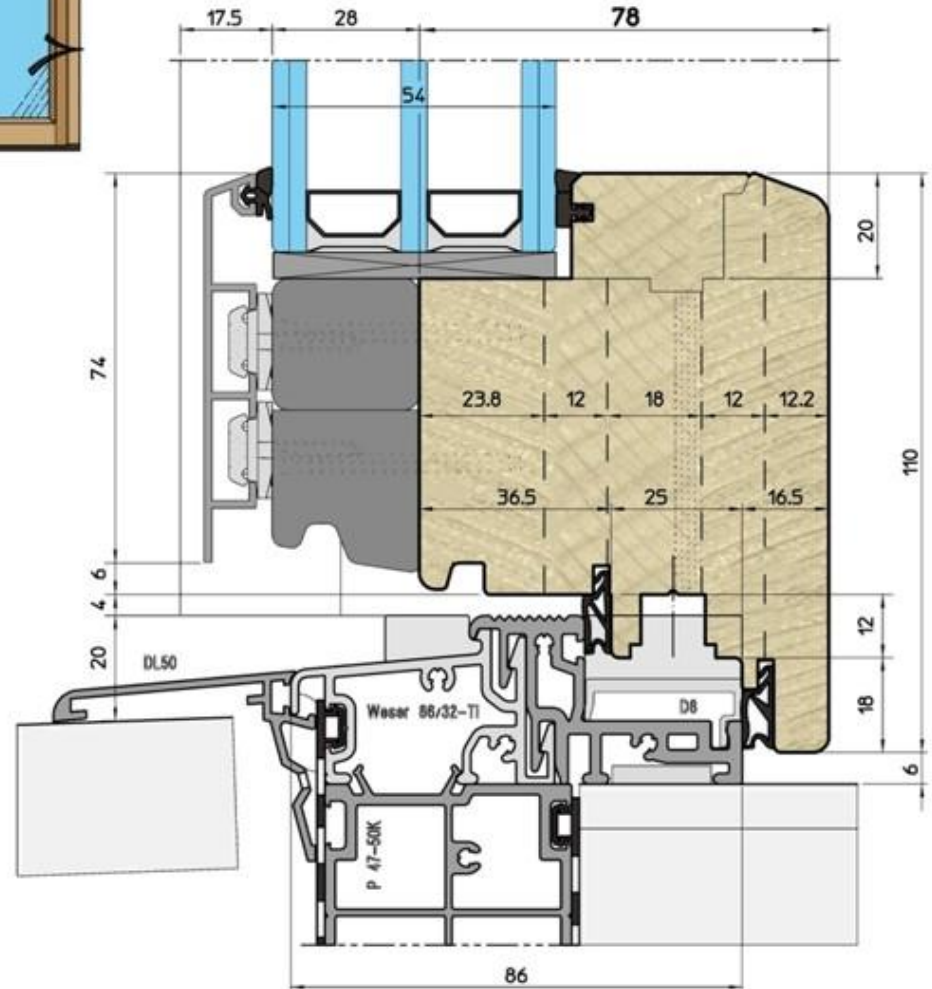

Profile: EU-Line 78mm

Thickness 78 mm

Wooden Windows
with the rain deflectors (aluminum)

Profile: EU-Line 92mm

Wood-Aluminum Windows

Profile: WA-Line Classic

Wood-Aluminum Windows

Profile: WA-Line Modern

Wood-Aluminum Windows

Profile: WA-Line Contemporary

SLIDING
Windows & Doors

Profiles: Wood / Wood-Aluminum

Furniture: ROTO / G-U (GRETSCH-UNITAS). Parallel Sliding and Tilt&Slide systems

Large windows and balcony doors with sash weights of up to 160 kg can be realised with standard systems "Roto" or "G-U" for Wood / Wood-Aluminum profiles.

Patio 100 S:

- Sash weight up to 100 kg
- Sash rebate width 600 – 1250 mm
- Sash rebate height 600 – 2350 mm

Patio 160 S:

- Sash weight up to 160 kg
- Sash rebate width 600 – 1650 mm
- Sash rebate height 600 – 2700 mm

Patio 160 Z:

- Sash weights up to 160 kg
- Sash rebate width 720 – 2000 mm
- Sash rebate height 900 – 2700 mm

Patio 200 Z:

- Sash weights up to 200 kg
- Sash rebate width 1050 – 2000 mm
- Sash rebate height 900 – 2700 mm