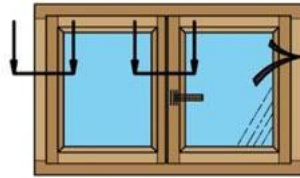

Profile: EU-Line 78mm

Thickness 78 mm

Wooden Windows
with the rain deflectors (aluminum)

Profile: EU-Line 92mm

Wood-Aluminum Windows

Profile: WA-Line Classic

Wood-Aluminum Windows

Profile: WA-Line Modern

Wood-Aluminum Windows

Profile: WA-Line Contemporary

SLIDING
Windows & Doors

Profiles: Wood / Wood-Aluminum

Furniture: ROTO / G-U (GRETSCH-UNITAS). Parallel Sliding and Tilt&Slide systems

Large windows and balcony doors with sash weights of up to 160 kg can be realised with standard systems "Roto" or "G-U" for Wood / Wood-Aluminum profiles.