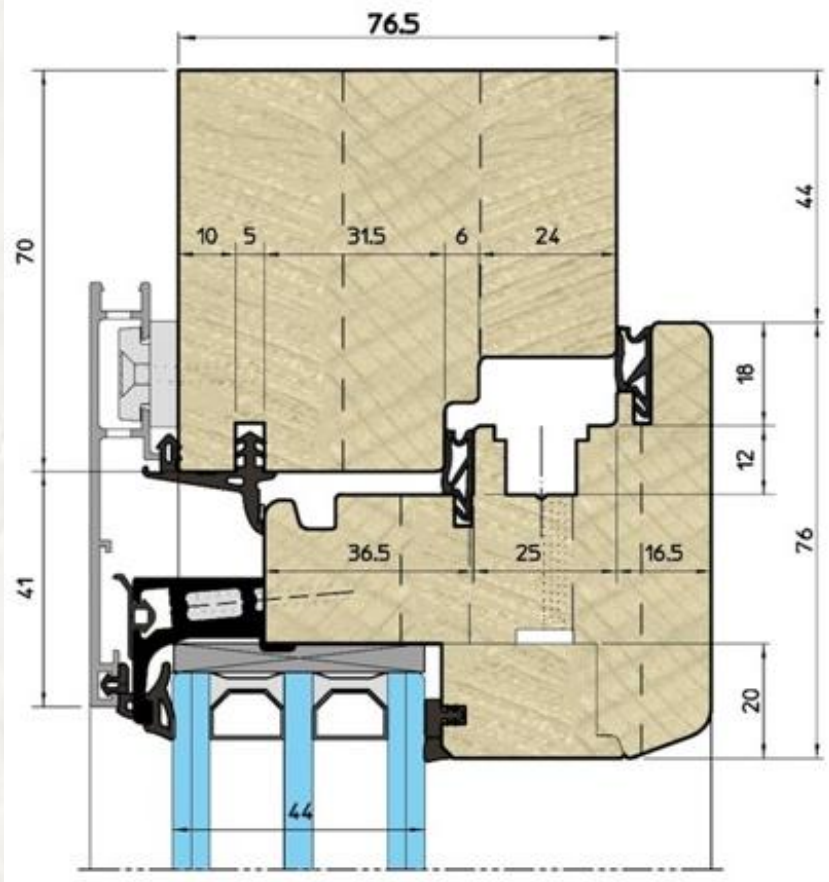

Profile: EU-Line 78mm

Thickness 78 mm

Wooden Windows
with the rain deflectors (aluminum)

Profile: EU-Line 92mm

Wood-Aluminum Windows

Profile: WA-Line Classic

Wood-Aluminum Windows

Profile: WA-Line Modern

Wood-Aluminum Windows

Profile: WA-Line Contemporary

SLIDING
Windows & Doors

Profiles: Wood / Wood-Aluminum

Furniture: ROTO / G-U (GRETSCH-UNITAS). Parallel Sliding and Tilt&Slide systems

Large windows and balcony doors with sash weights of up to 160 kg can be realised with standard systems "Roto" or "G-U" for Wood / Wood-Aluminum profiles.

Patio 100 S:

- Sash weight up to 100 kg
- Sash rebate width 600 – 1250 mm
- Sash rebate height 600 – 2350 mm

Patio 160 S:

- Sash weight up to 160 kg
- Sash rebate width 600 – 1650 mm
- Sash rebate height 600 – 2700 mm

Patio 160 Z:

- Sash weights up to 160 kg
- Sash rebate width 720 – 2000 mm
- Sash rebate height 900 – 2700 mm

Patio 200 Z:

- Sash weights up to 200 kg
- Sash rebate width 1050 – 2000 mm
- Sash rebate height 900 – 2700 mm