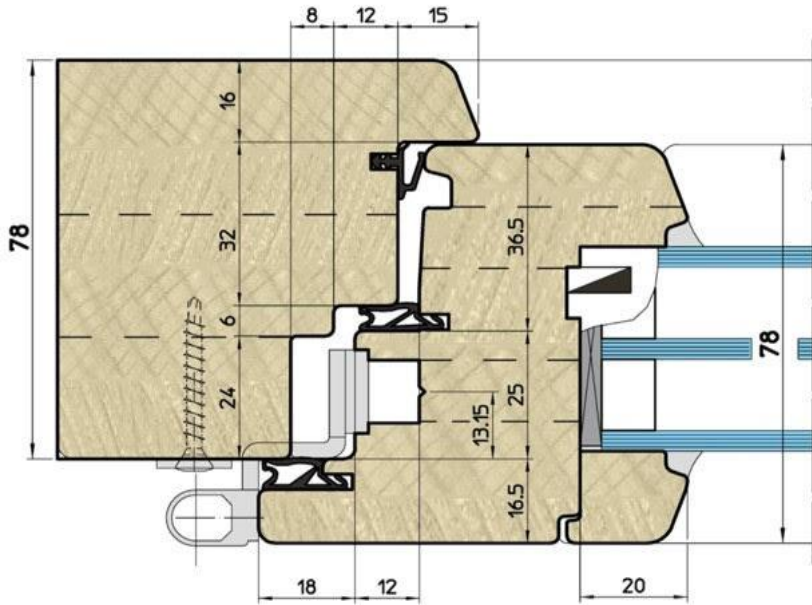

Shape: rectangular, square, arc, triangular, trapezoid, round, etc.

Dimensions: custom – by request. Seals: Qulon.

Glass Sets: Double - with option of installation of internal shutters with heat transfer coefficient $U = 1.0 \text{ W / m}^2\text{K}$

Profile: EU-Line 78mm

Thickness 78 mm

Wooden Windows
with the rain deflectors (aluminum)

Profile: EU-Line 92mm

Wood-Aluminum Windows

Profile: WA-Line Classic

Wood-Aluminum Windows

Profile: WA-Line Modern

Patio 100 S:

- Sash weight up to 100 kg
- Sash rebate width 600 – 1250 mm
- Sash rebate height 600 – 2350 mm

Patio 160 S:

- Sash weight up to 160 kg
- Sash rebate width 600 – 1650 mm
- Sash rebate height 600 – 2700 mm

Patio 160 Z:

- Sash weights up to 160 kg
- Sash rebate width 720 – 2000 mm
- Sash rebate height 900 – 2700 mm

Patio 200 Z:

- Sash weights up to 200 kg
- Sash rebate width 1050 – 2000 mm
- Sash rebate height 900 – 2700 mm