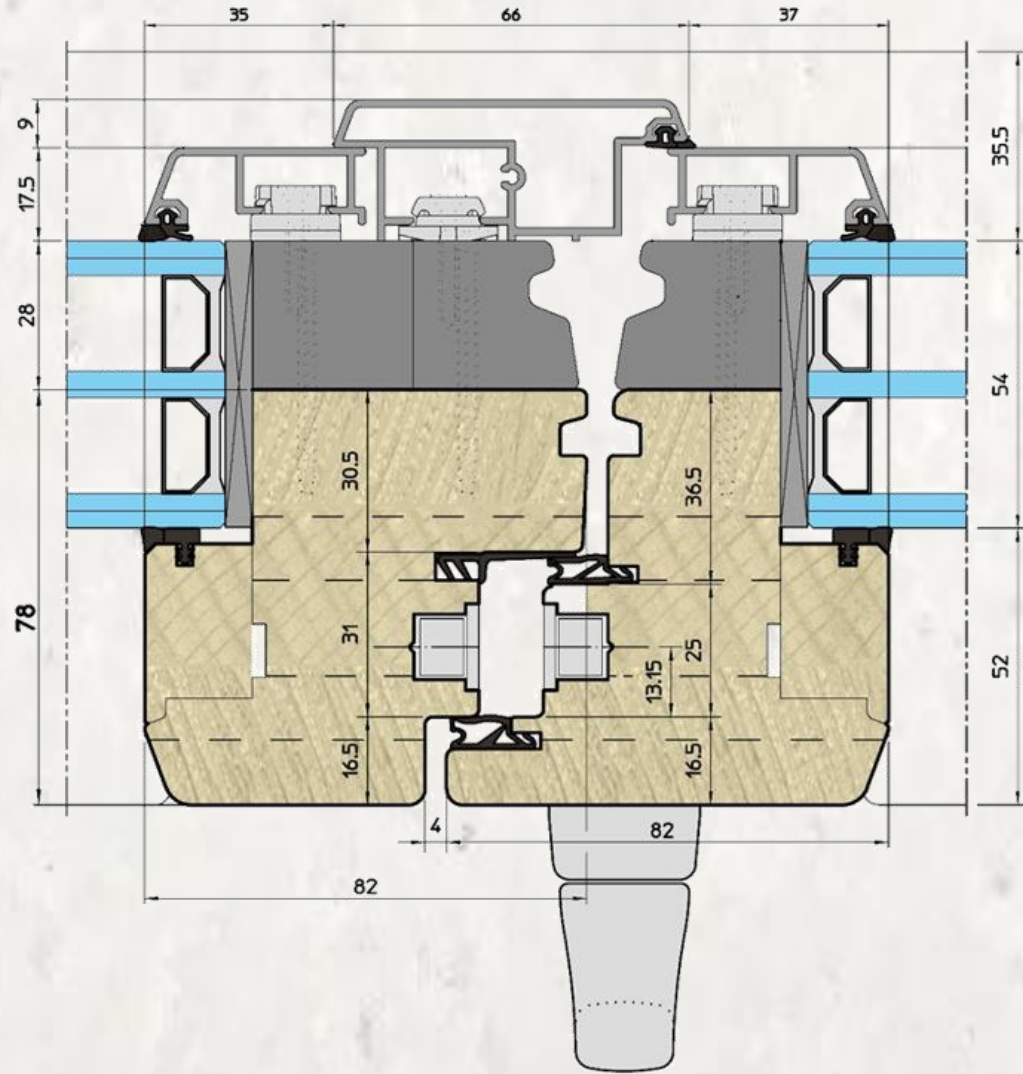

Profile: EU-Line 78mm

Thickness 78 mm

Wooden Windows
with the rain deflectors (aluminum)

Profile: EU-Line 92mm

Wood-Aluminum Windows

Profile: WA-Line Classic

Wood-Aluminum Windows

Profile: WA-Line Modern

Wood-Aluminum Windows

Profile: WA-Line Contemporary

SLIDING
Windows & Doors

Profiles: Wood / Wood-Aluminum

Furniture: ROTO / G-U (GRETSCH-UNITAS). Parallel Sliding and Tilt&Slide systems

Large windows and balcony doors with sash weights of up to 160 kg can be realised with standard systems "Roto" or "G-U" for Wood / Wood-Aluminum profiles.

Patio 100 S:

- Sash weight up to 100 kg
- Sash rebate width 600 – 1250 mm
- Sash rebate height 600 – 2350 mm

Patio 160 S:

- Sash weight up to 160 kg
- Sash rebate width 600 – 1650 mm
- Sash rebate height 600 – 2700 mm

Patio 160 Z:

- Sash weights up to 160 kg
- Sash rebate width 720 – 2000 mm
- Sash rebate height 900 – 2700 mm

Patio 200 Z:

- Sash weights up to 200 kg
- Sash rebate width 1050 – 2000 mm
- Sash rebate height 900 – 2700 mm