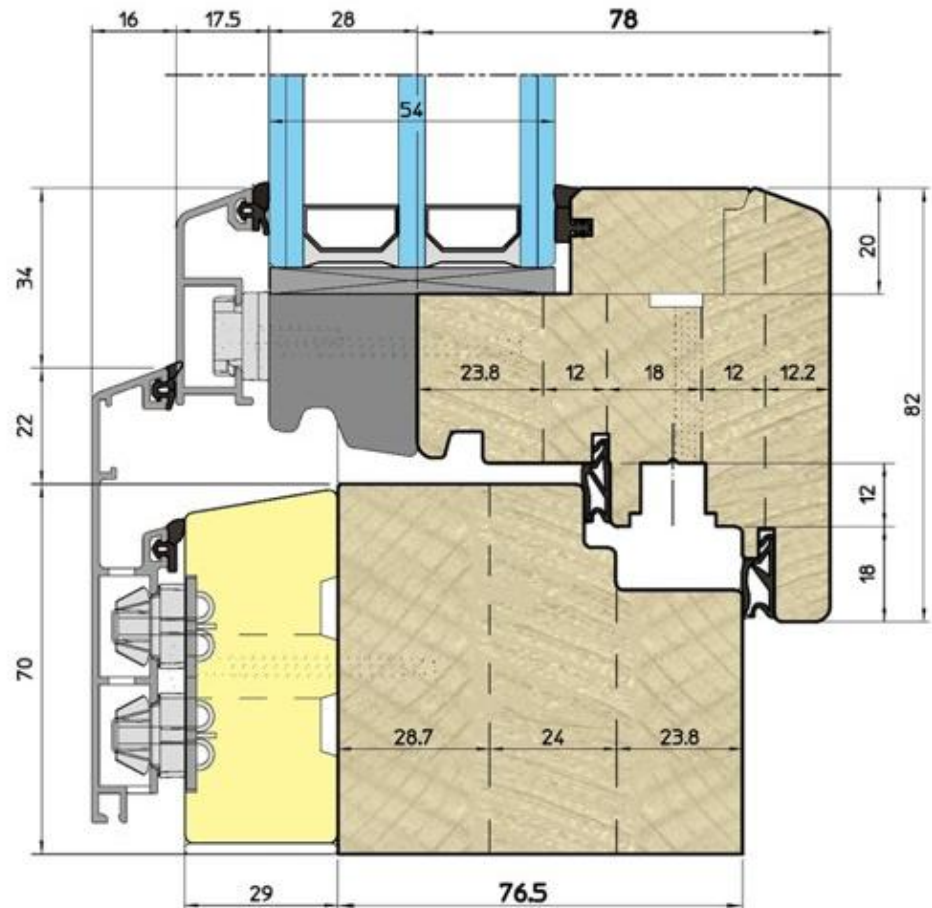

Profile: EU-Line 78mm

Thickness 78 mm

Wooden Windows
with the rain deflectors (aluminum)

Profile: EU-Line 92mm

Wood-Aluminum Windows

Profile: WA-Line Classic

Wood-Aluminum Windows

Profile: WA-Line Modern

Wood-Aluminum Windows

Profile: WA-Line Contemporary

SLIDING
Windows & Doors

Profiles: Wood / Wood-Aluminum

Furniture: ROTO / G-U (GRETSCH-UNITAS). Parallel Sliding and Tilt&Slide systems

Large windows and balcony doors with sash weights of up to 160 kg can be realised with standard systems "Roto" or "G-U" for Wood / Wood-Aluminum profiles.

Patio 100 S:

- Sash weight up to 100 kg
- Sash rebate width 600 – 1250 mm
- Sash rebate height 600 – 2350 mm

Patio 160 S:

- Sash weight up to 160 kg
- Sash rebate width 600 – 1650 mm
- Sash rebate height 600 – 2700 mm

Patio 160 Z:

- Sash weights up to 160 kg
- Sash rebate width 720 – 2000 mm
- Sash rebate height 900 – 2700 mm

Patio 200 Z:

- Sash weights up to 200 kg
- Sash rebate width 1050 – 2000 mm
- Sash rebate height 900 – 2700 mm