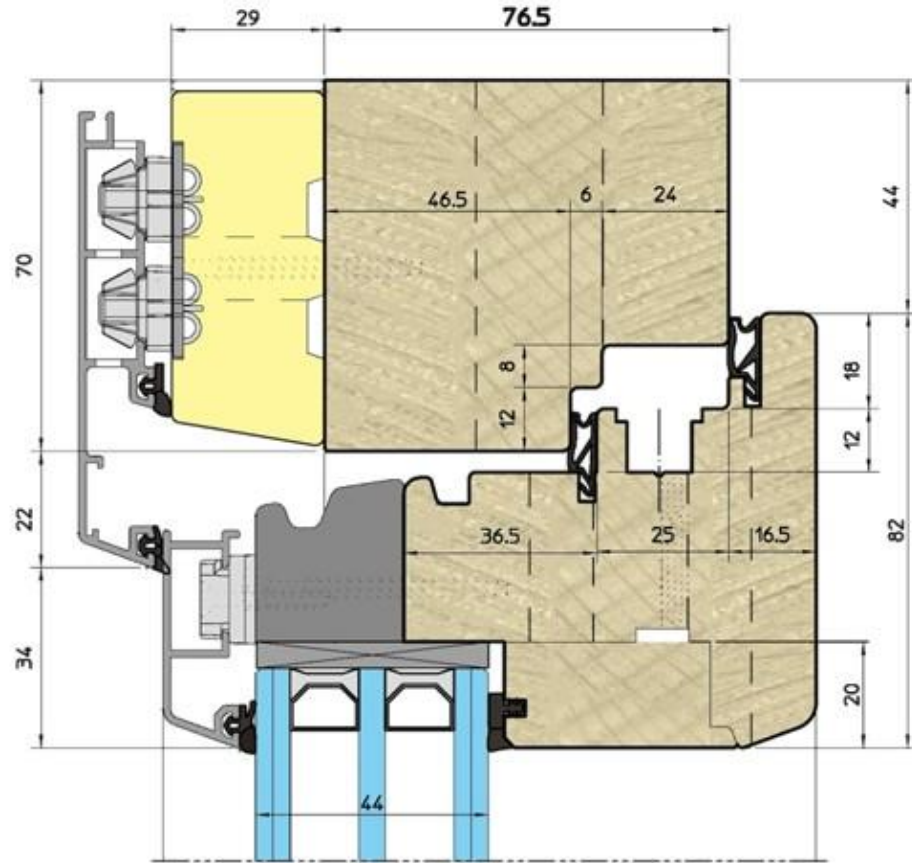

Profile: EU-Line 78mm

Thickness 78 mm

Wooden Windows
with the rain deflectors (aluminum)

Profile: EU-Line 92mm

Wood-Aluminum Windows

Profile: WA-Line Classic

Wood-Aluminum Windows

Profile: WA-Line Modern

Wood-Aluminum Windows

Profile: WA-Line Contemporary

SLIDING
Windows & Doors

Profiles: Wood / Wood-Aluminum

Furniture: ROTO / G-U (GRETSCH-UNITAS). Parallel Sliding and Tilt&Slide systems

Large windows and balcony doors with sash weights of up to 160 kg can be realised with standard systems "Roto" or "G-U" for Wood / Wood-Aluminum profiles.

Patio 100 S:

- Sash weight up to 100 kg
- Sash rebate width 600 – 1250 mm
- Sash rebate height 600 – 2350 mm

Patio 160 S:

- Sash weight up to 160 kg
- Sash rebate width 600 – 1650 mm
- Sash rebate height 600 – 2700 mm

Patio 160 Z:

- Sash weights up to 160 kg
- Sash rebate width 720 – 2000 mm
- Sash rebate height 900 – 2700 mm

Patio 200 Z:

- Sash weights up to 200 kg
- Sash rebate width 1050 – 2000 mm
- Sash rebate height 900 – 2700 mm