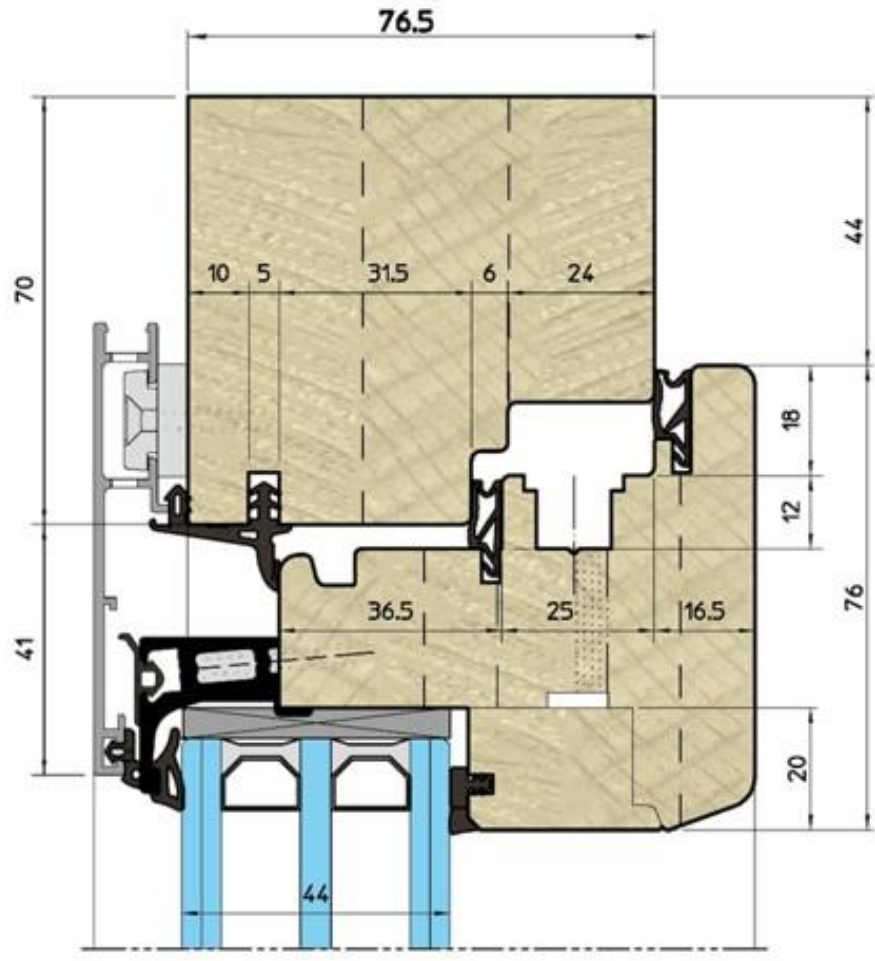

Profile: EU-Line 78mm

Thickness 78 mm

Wooden Windows
with the rain deflectors (aluminum)

Profile: EU-Line 92mm

Wood-Aluminum Windows

Profile: WA-Line Classic

Wood-Aluminum Windows

Profile: WA-Line Modern

Wood-Aluminum Windows

Profile: WA-Line Contemporary

SLIDING
Windows & Doors

Profiles: Wood / Wood-Aluminum

Furniture: ROTO / G-U (GRETSCH-UNITAS). Parallel Sliding and Tilt&Slide systems

Large windows and balcony doors with sash weights of up to 160 kg can be realised with standard systems "Roto" or "G-U" for Wood / Wood-Aluminum profiles.

Patio 100 S:

- Sash weight up to 100 kg
- Sash rebate width 600 – 1250 mm
- Sash rebate height 600 – 2350 mm

Patio 160 S:

- Sash weight up to 160 kg
- Sash rebate width 600 – 1650 mm
- Sash rebate height 600 – 2700 mm

Patio 160 Z:

- Sash weights up to 160 kg
- Sash rebate width 720 – 2000 mm
- Sash rebate height 900 – 2700 mm

Patio 200 Z:

- Sash weights up to 200 kg
- Sash rebate width 1050 – 2000 mm
- Sash rebate height 900 – 2700 mm