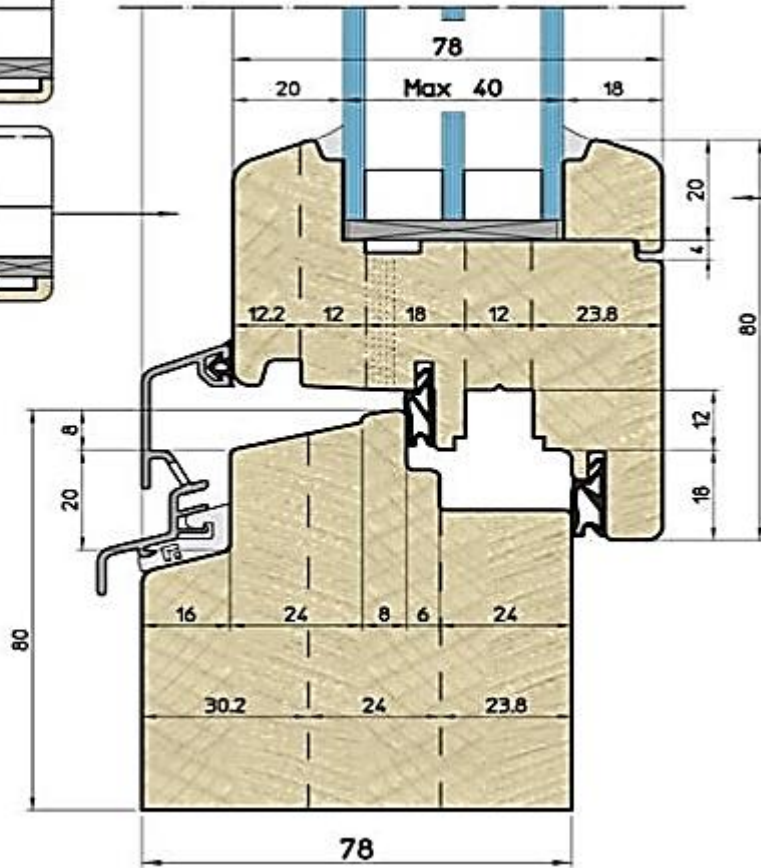

Profile: EU-Line 78mm

Thickness 78 mm

Wooden Windows
with the rain deflectors (aluminum)

Profile: EU-Line 92mm

Wood-Aluminum Windows

Profile: WA-Line Classic

Wood-Aluminum Windows

Profile: WA-Line Modern

Patio 100 S:

- Sash weight up to 100 kg
- Sash rebate width 600 – 1250 mm
- Sash rebate height 600 – 2350 mm

Patio 160 S:

- Sash weight up to 160 kg
- Sash rebate width 600 – 1650 mm
- Sash rebate height 600 – 2700 mm

Patio 160 Z:

- Sash weights up to 160 kg
- Sash rebate width 720 – 2000 mm
- Sash rebate height 900 – 2700 mm

Patio 200 Z:

- Sash weights up to 200 kg
- Sash rebate width 1050 – 2000 mm
- Sash rebate height 900 – 2700 mm

Sash weights up to 400 kg
Frame external width up to 6500 mm
Sash rebate width 760 – 3235 mm
Sash rebate height 690 – 2670 mm

Premium Hardware for Fold&Slide Systems with a Large Surface

- Frame external width up to 6000 mm
- Sash rebate width 450 – 1200 mm on the access sash
- Sash rebate width 450 – 900 mm on the folding sash
- Sash rebate height 600 – 2400 mm
- Sash weights up to 100 kg