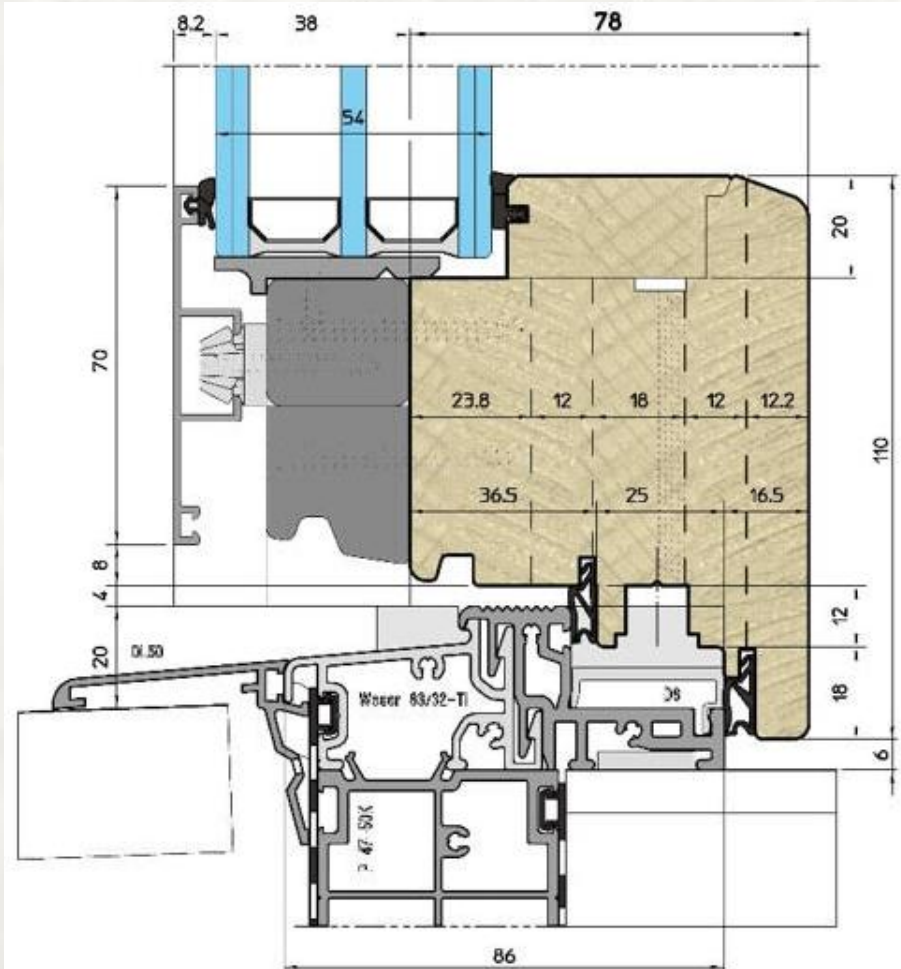

Profile: EU-Line 78mm

Thickness 78 mm

Wooden Windows
with the rain deflectors (aluminum)

Profile: EU-Line 92mm

Wood-Aluminum Windows

Profile: WA-Line Classic

Wood-Aluminum Windows

Profile: WA-Line Modern

Wood-Aluminum Windows

Profile: WA-Line Contemporary

SLIDING
Windows & Doors

Profiles: Wood / Wood-Aluminum

Furniture: ROTO / G-U (GRETSCH-UNITAS). Parallel Sliding and Tilt&Slide systems

Large windows and balcony doors with sash weights of up to 160 kg can be realised with standard systems "Roto" or "G-U" for Wood / Wood-Aluminum profiles.

Patio 100 S:

- Sash weight up to 100 kg
- Sash rebate width 600 – 1250 mm
- Sash rebate height 600 – 2350 mm

Patio 160 S:

- Sash weight up to 160 kg
- Sash rebate width 600 – 1650 mm
- Sash rebate height 600 – 2700 mm

Patio 160 Z:

- Sash weights up to 160 kg
- Sash rebate width 720 – 2000 mm
- Sash rebate height 900 – 2700 mm

Patio 200 Z:

- Sash weights up to 200 kg
- Sash rebate width 1050 – 2000 mm
- Sash rebate height 900 – 2700 mm