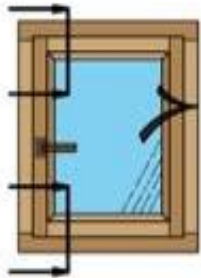

By request - safe, security class P4 (with appropriate hardware package)

Fittings: company G-U (Germany) with micro-ventilation function.

Material: profiles made of glued wood (pine, oak, larch or meranti) - well dried and deprived of knots and resin blisters.

Profile: EU-Line 78mm

Thickness 78 mm

Wooden Windows
with the rain deflectors (aluminum)

Profile: EU-Line 92mm

Wood-Aluminum Windows

Profile: WA-Line Classic

Wood-Aluminum Windows

Profile: WA-Line Modern