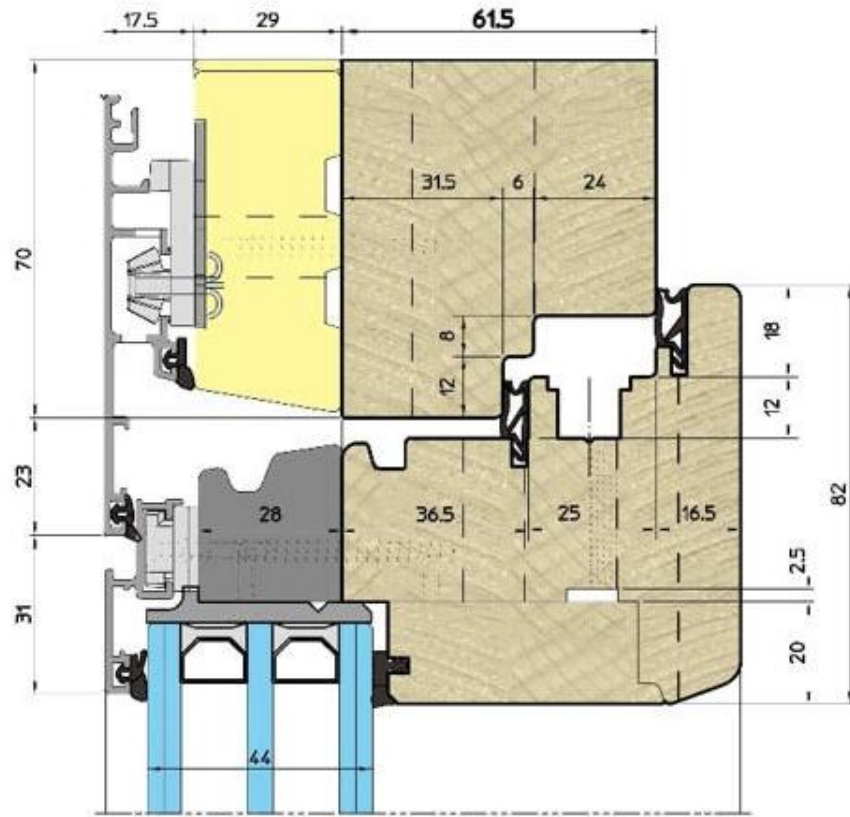

Profile: EU-Line 78mm

Thickness 78 mm

Wooden Windows
with the rain deflectors (aluminum)

Profile: EU-Line 92mm

Wood-Aluminum Windows

Profile: WA-Line Classic

Wood-Aluminum Windows

Profile: WA-Line Modern

Wood-Aluminum Windows

Profile: WA-Line Contemporary

SLIDING
Windows & Doors

Profiles: Wood / Wood-Aluminum

Furniture: ROTO / G-U (GRETSCH-UNITAS). Parallel Sliding and Tilt&Slide systems

Large windows and balcony doors with sash weights of up to 160 kg can be realised with standard systems "Roto" or "G-U" for Wood / Wood-Aluminum profiles.

Patio 100 S:

- Sash weight up to 100 kg
- Sash rebate width 600 – 1250 mm
- Sash rebate height 600 – 2350 mm

Patio 160 S:

- Sash weight up to 160 kg
- Sash rebate width 600 – 1650 mm
- Sash rebate height 600 – 2700 mm

Patio 160 Z:

- Sash weights up to 160 kg
- Sash rebate width 720 – 2000 mm
- Sash rebate height 900 – 2700 mm

Patio 200 Z:

- Sash weights up to 200 kg
- Sash rebate width 1050 – 2000 mm
- Sash rebate height 900 – 2700 mm