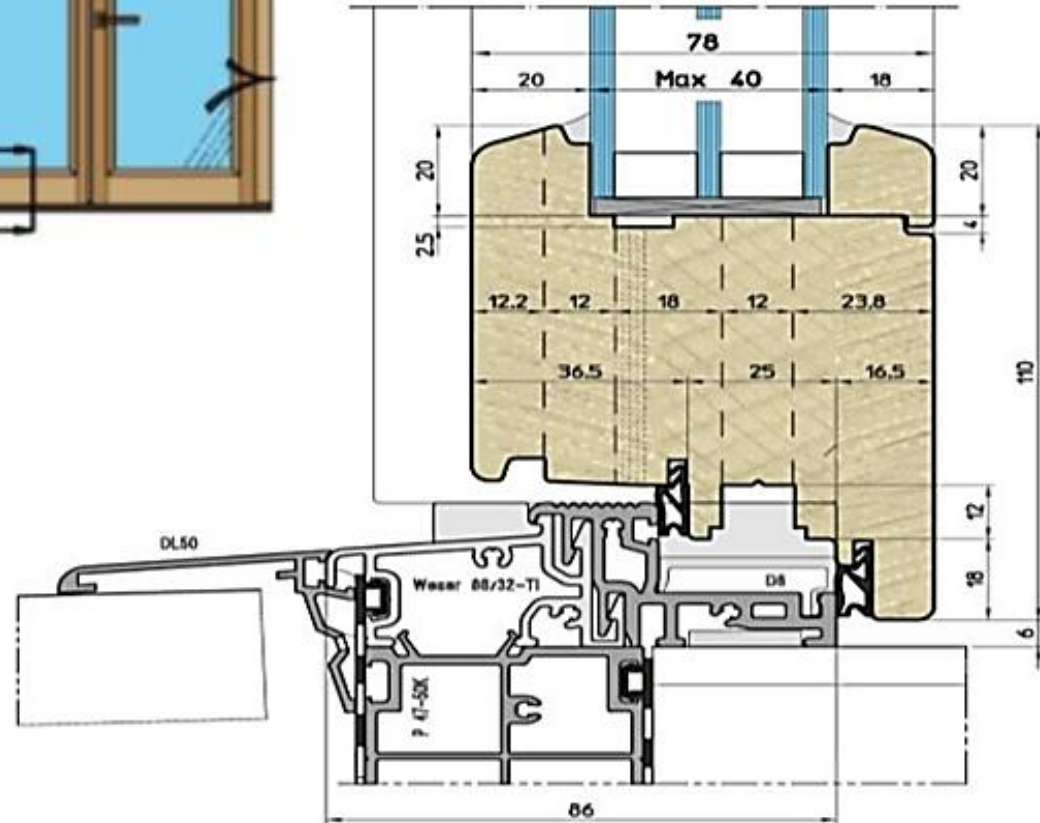

Profile: EU-Line 78mm

Thickness 78 mm

Wooden Windows
with the rain deflectors (aluminum)

Profile: EU-Line 92mm

Wood-Aluminum Windows

Profile: WA-Line Classic

Wood-Aluminum Windows

Profile: WA-Line Modern

Wood-Aluminum Windows

Profile: WA-Line Contemporary

SLIDING
Windows & Doors

Profiles: Wood / Wood-Aluminum

Furniture: ROTO / G-U (GRETSCH-UNITAS). Parallel Sliding and Tilt&Slide systems

Large windows and balcony doors with sash weights of up to 160 kg can be realised with standard systems "Roto" or "G-U" for Wood / Wood-Aluminum profiles.

Patio 100 S:

- Sash weight up to 100 kg
- Sash rebate width 600 – 1250 mm
- Sash rebate height 600 – 2350 mm

Patio 160 S:

- Sash weight up to 160 kg
- Sash rebate width 600 – 1650 mm
- Sash rebate height 600 – 2700 mm

Patio 160 Z:

- Sash weights up to 160 kg
- Sash rebate width 720 – 2000 mm
- Sash rebate height 900 – 2700 mm

Patio 200 Z:

- Sash weights up to 200 kg
- Sash rebate width 1050 – 2000 mm
- Sash rebate height 900 – 2700 mm