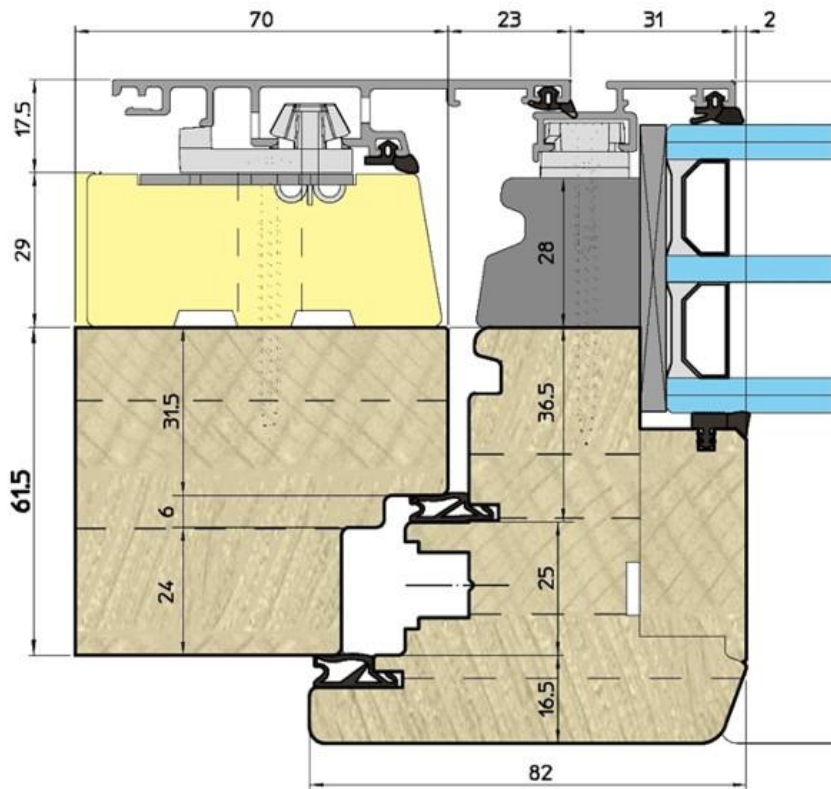

Profile: EU-Line 78mm

Thickness 78 mm

Wooden Windows
with the rain deflectors (aluminum)

Profile: EU-Line 92mm

Wood-Aluminum Windows

Profile: WA-Line Classic

Wood-Aluminum Windows

Profile: WA-Line Modern

Wood-Aluminum Windows

Profile: WA-Line Contemporary

SLIDING
Windows & Doors

Profiles: Wood / Wood-Aluminum

Furniture: ROTO / G-U (GRETSCH-UNITAS). Parallel Sliding and Tilt&Slide systems

Large windows and balcony doors with sash weights of up to 160 kg can be realised with standard systems "Roto" or "G-U" for Wood / Wood-Aluminum profiles.

Patio 100 S:

- Sash weight up to 100 kg
- Sash rebate width 600 – 1250 mm
- Sash rebate height 600 – 2350 mm

Patio 160 S:

- Sash weight up to 160 kg
- Sash rebate width 600 – 1650 mm
- Sash rebate height 600 – 2700 mm

Patio 160 Z:

- Sash weights up to 160 kg
- Sash rebate width 720 – 2000 mm
- Sash rebate height 900 – 2700 mm

Patio 200 Z:

- Sash weights up to 200 kg
- Sash rebate width 1050 – 2000 mm
- Sash rebate height 900 – 2700 mm