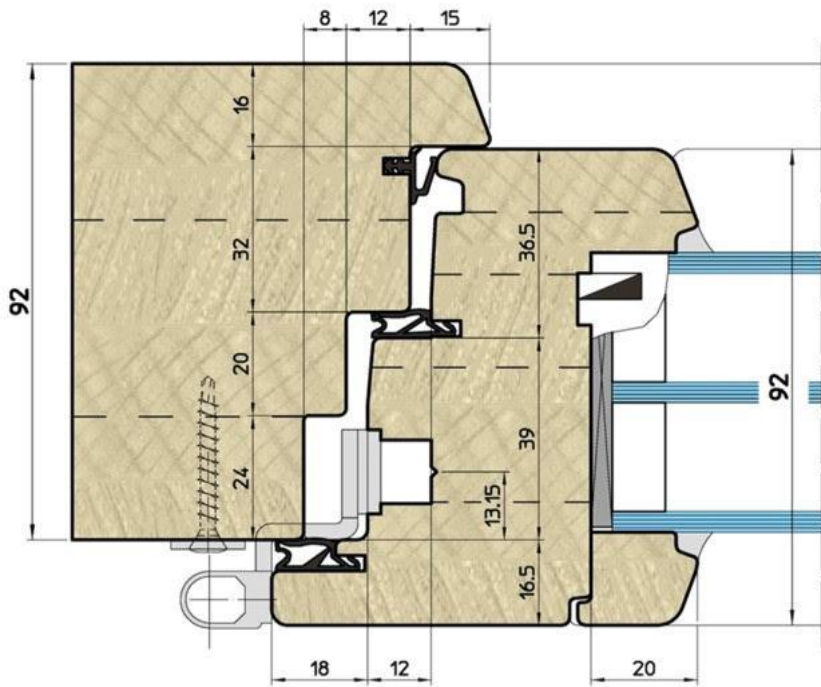

Profile: EU-Line 78mm

Thickness 78 mm

Wooden Windows
with the rain deflectors (aluminum)

Profile: EU-Line 92mm

Wood-Aluminum Windows

Profile: WA-Line Classic

Wood-Aluminum Windows

Profile: WA-Line Modern

Wood-Aluminum Windows

Profile: WA-Line Contemporary

SLIDING
Windows & Doors

Profiles: Wood / Wood-Aluminum

Furniture: ROTO / G-U (GRETSCH-UNITAS). Parallel Sliding and Tilt&Slide systems

Large windows and balcony doors with sash weights of up to 160 kg can be realised with standard systems "Roto" or "G-U" for Wood / Wood-Aluminum profiles.

Patio 100 S:

- Sash weight up to 100 kg
- Sash rebate width 600 – 1250 mm
- Sash rebate height 600 – 2350 mm

Patio 160 S:

- Sash weight up to 160 kg
- Sash rebate width 600 – 1650 mm
- Sash rebate height 600 – 2700 mm

Patio 160 Z:

- Sash weights up to 160 kg
- Sash rebate width 720 – 2000 mm
- Sash rebate height 900 – 2700 mm

Patio 200 Z:

- Sash weights up to 200 kg
- Sash rebate width 1050 – 2000 mm
- Sash rebate height 900 – 2700 mm