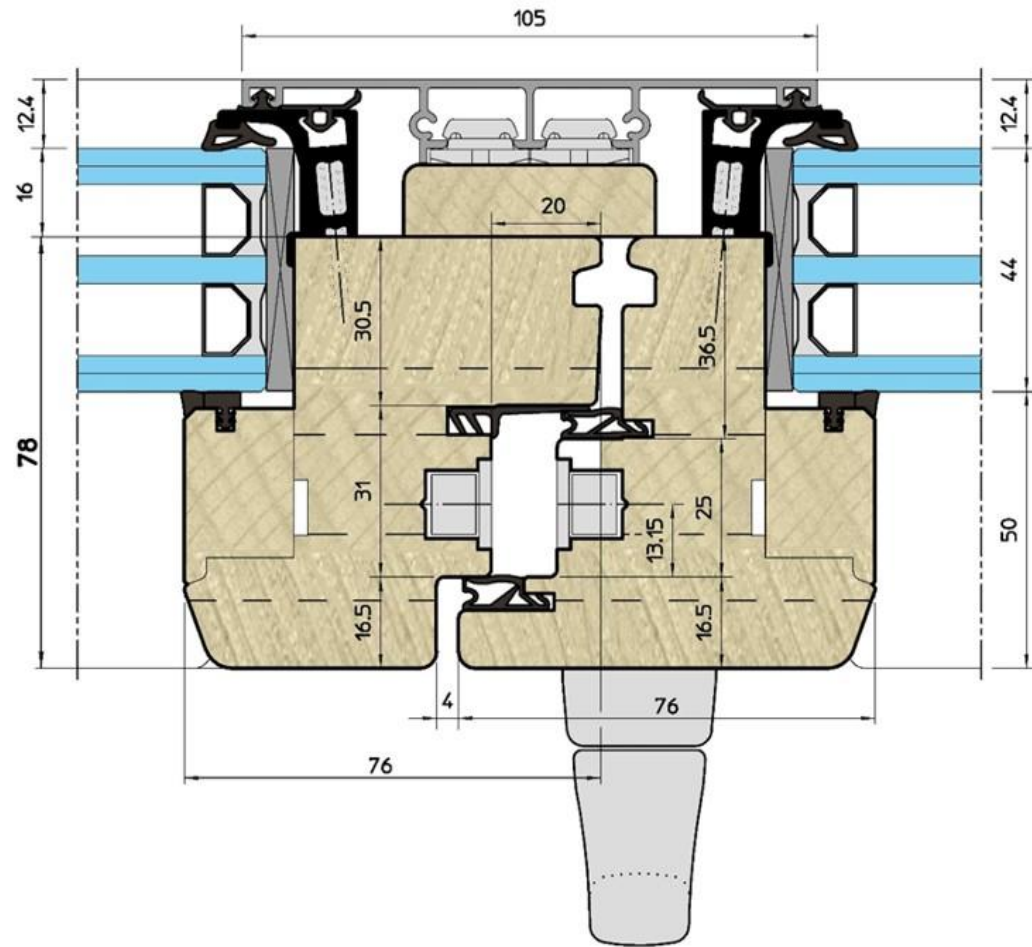

Profile: EU-Line 78mm

Thickness 78 mm

Wooden Windows
with the rain deflectors (aluminum)

Profile: EU-Line 92mm

Wood-Aluminum Windows

Profile: WA-Line Classic

Wood-Aluminum Windows

Profile: WA-Line Modern

Wood-Aluminum Windows

Profile: WA-Line Contemporary

SLIDING
Windows & Doors

Profiles: Wood / Wood-Aluminum

Furniture: ROTO / G-U (GRETSCH-UNITAS). Parallel Sliding and Tilt&Slide systems

Large windows and balcony doors with sash weights of up to 160 kg can be realised with standard systems "Roto" or "G-U" for Wood / Wood-Aluminum profiles.

Patio 100 S:

- Sash weight up to 100 kg
- Sash rebate width 600 – 1250 mm
- Sash rebate height 600 – 2350 mm

Patio 160 S:

- Sash weight up to 160 kg
- Sash rebate width 600 – 1650 mm
- Sash rebate height 600 – 2700 mm

Patio 160 Z:

- Sash weights up to 160 kg
- Sash rebate width 720 – 2000 mm
- Sash rebate height 900 – 2700 mm

Patio 200 Z:

- Sash weights up to 200 kg
- Sash rebate width 1050 – 2000 mm
- Sash rebate height 900 – 2700 mm