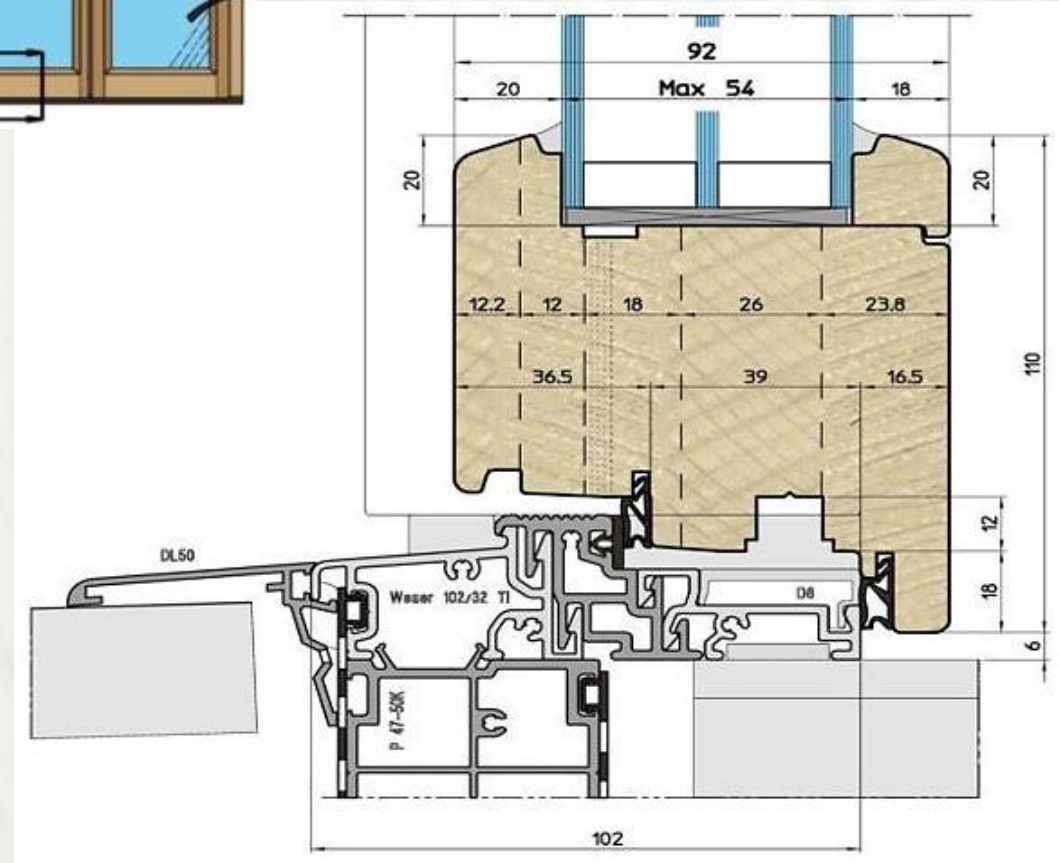

Profile: EU-Line 78mm

Thickness 78 mm

Wooden Windows
with the rain deflectors (aluminum)

Profile: EU-Line 92mm

Wood-Aluminum Windows

Profile: WA-Line Classic

Wood-Aluminum Windows

Profile: WA-Line Modern

Wood-Aluminum Windows

Profile: WA-Line Contemporary

SLIDING
Windows & Doors

Profiles: Wood / Wood-Aluminum

Furniture: ROTO / G-U (GRETSCH-UNITAS). Parallel Sliding and Tilt&Slide systems

Large windows and balcony doors with sash weights of up to 160 kg can be realised with standard systems "Roto" or "G-U" for Wood / Wood-Aluminum profiles.

Patio 100 S:

- Sash weight up to 100 kg
- Sash rebate width 600 – 1250 mm
- Sash rebate height 600 – 2350 mm

Patio 160 S:

- Sash weight up to 160 kg
- Sash rebate width 600 – 1650 mm
- Sash rebate height 600 – 2700 mm

Patio 160 Z:

- Sash weights up to 160 kg
- Sash rebate width 720 – 2000 mm
- Sash rebate height 900 – 2700 mm

Patio 200 Z:

- Sash weights up to 200 kg
- Sash rebate width 1050 – 2000 mm
- Sash rebate height 900 – 2700 mm