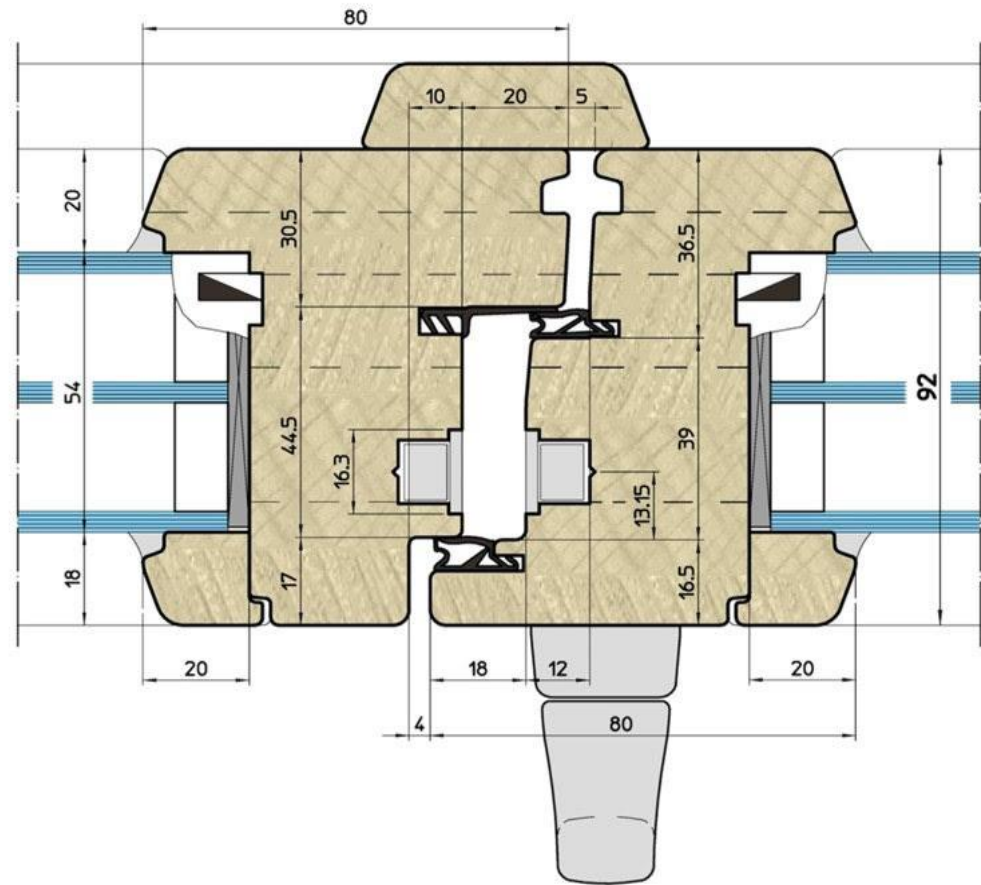

Profile: EU-Line 78mm

Thickness 78 mm

Wooden Windows
with the rain deflectors (aluminum)

Profile: EU-Line 92mm

Wood-Aluminum Windows

Profile: WA-Line Classic

Wood-Aluminum Windows

Profile: WA-Line Modern

Wood-Aluminum Windows

Profile: WA-Line Contemporary

SLIDING
Windows & Doors

Profiles: Wood / Wood-Aluminum

Furniture: ROTO / G-U (GRETSCH-UNITAS). Parallel Sliding and Tilt&Slide systems

Large windows and balcony doors with sash weights of up to 160 kg can be realised with standard systems "Roto" or "G-U" for Wood / Wood-Aluminum profiles.

Patio 100 S:

- Sash weight up to 100 kg
- Sash rebate width 600 – 1250 mm
- Sash rebate height 600 – 2350 mm

Patio 160 S:

- Sash weight up to 160 kg
- Sash rebate width 600 – 1650 mm
- Sash rebate height 600 – 2700 mm

Patio 160 Z:

- Sash weights up to 160 kg
- Sash rebate width 720 – 2000 mm
- Sash rebate height 900 – 2700 mm

Patio 200 Z:

- Sash weights up to 200 kg
- Sash rebate width 1050 – 2000 mm
- Sash rebate height 900 – 2700 mm