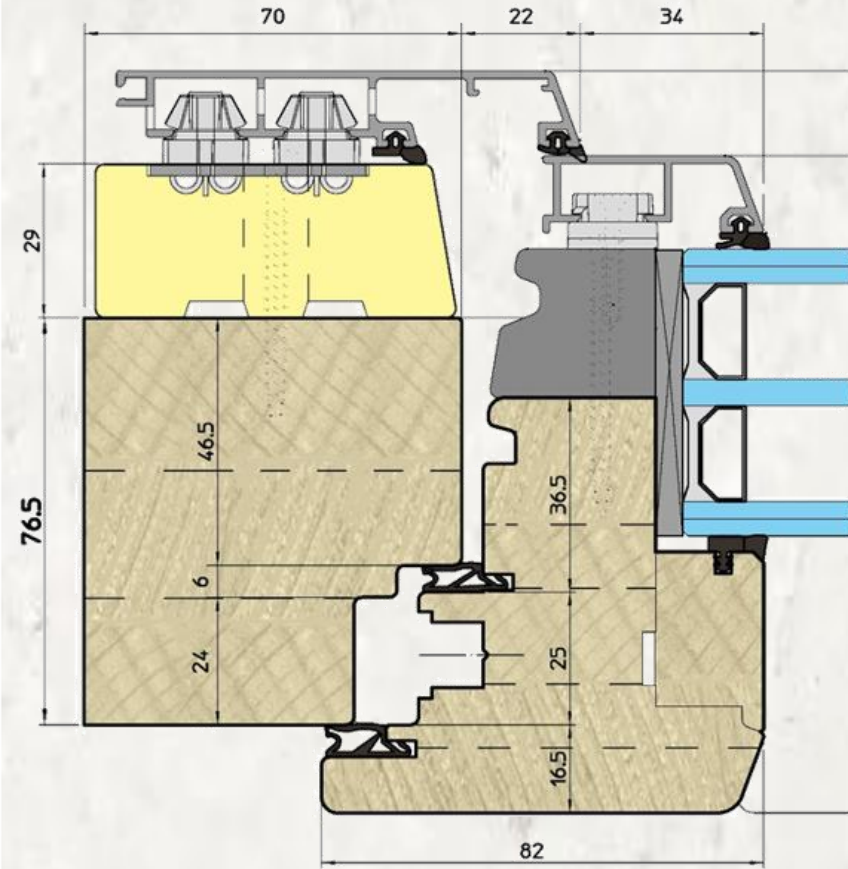

Profile: EU-Line 78mm

Thickness 78 mm

Wooden Windows
with the rain deflectors (aluminum)

Profile: EU-Line 92mm

Wood-Aluminum Windows

Profile: WA-Line Classic

Wood-Aluminum Windows

Profile: WA-Line Modern

Wood-Aluminum Windows

Profile: WA-Line Contemporary

SLIDING
Windows & Doors

Profiles: Wood / Wood-Aluminum

Furniture: ROTO / G-U (GRETSCH-UNITAS). Parallel Sliding and Tilt&Slide systems

Large windows and balcony doors with sash weights of up to 160 kg can be realised with standard systems "Roto" or "G-U" for Wood / Wood-Aluminum profiles.

Patio 100 S:

- Sash weight up to 100 kg
- Sash rebate width 600 – 1250 mm
- Sash rebate height 600 – 2350 mm

Patio 160 S:

- Sash weight up to 160 kg
- Sash rebate width 600 – 1650 mm
- Sash rebate height 600 – 2700 mm

Patio 160 Z:

- Sash weights up to 160 kg
- Sash rebate width 720 – 2000 mm
- Sash rebate height 900 – 2700 mm

Patio 200 Z:

- Sash weights up to 200 kg
- Sash rebate width 1050 – 2000 mm
- Sash rebate height 900 – 2700 mm