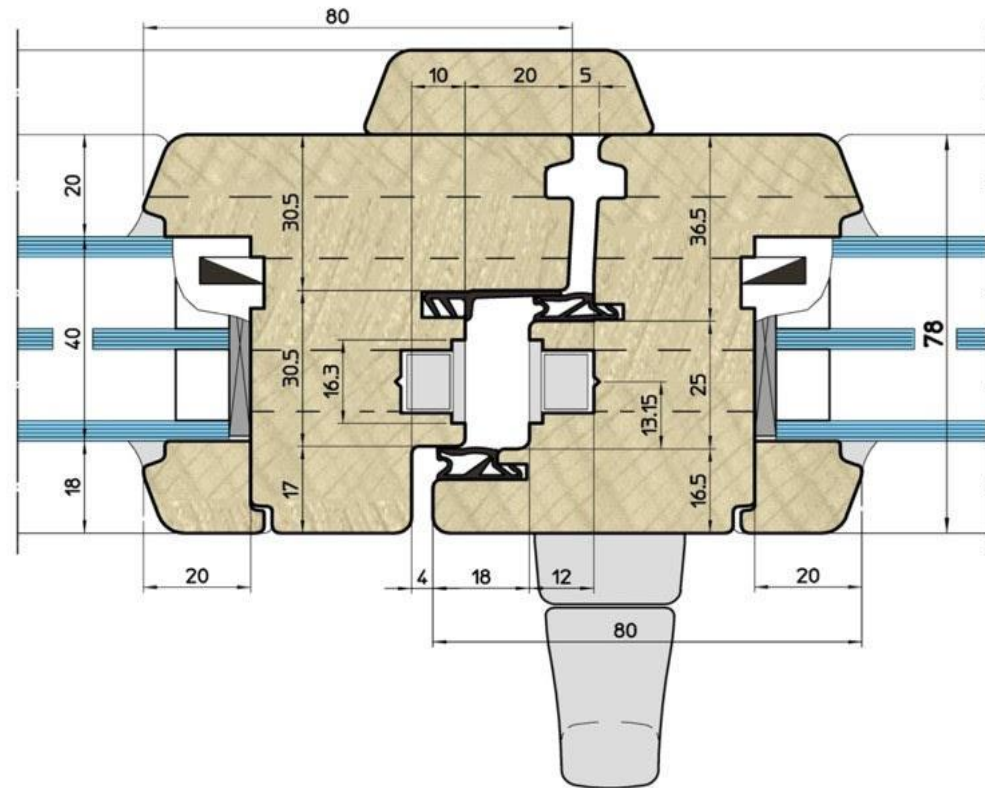

Shape: rectangular, square, arc, triangular, trapezoid, round, etc.

Dimensions: custom – by request. Seals: Qulon.

Glass Sets: Double - with option of installation of internal shutters with heat transfer coefficient $U = 1.0 \text{ W / m}^2\text{K}$

Profile: EU-Line 78mm

Thickness 78 mm

Wooden Windows
with the rain deflectors (aluminum)

Profile: EU-Line 92mm

Wood-Aluminum Windows

Profile: WA-Line Classic

Wood-Aluminum Windows

Profile: WA-Line Modern

Patio 100 S:

- Sash weight up to 100 kg
- Sash rebate width 600 – 1250 mm
- Sash rebate height 600 – 2350 mm

Patio 160 S:

- Sash weight up to 160 kg
- Sash rebate width 600 – 1650 mm
- Sash rebate height 600 – 2700 mm

Patio 160 Z:

- Sash weights up to 160 kg
- Sash rebate width 720 – 2000 mm
- Sash rebate height 900 – 2700 mm

Patio 200 Z:

- Sash weights up to 200 kg
- Sash rebate width 1050 – 2000 mm
- Sash rebate height 900 – 2700 mm