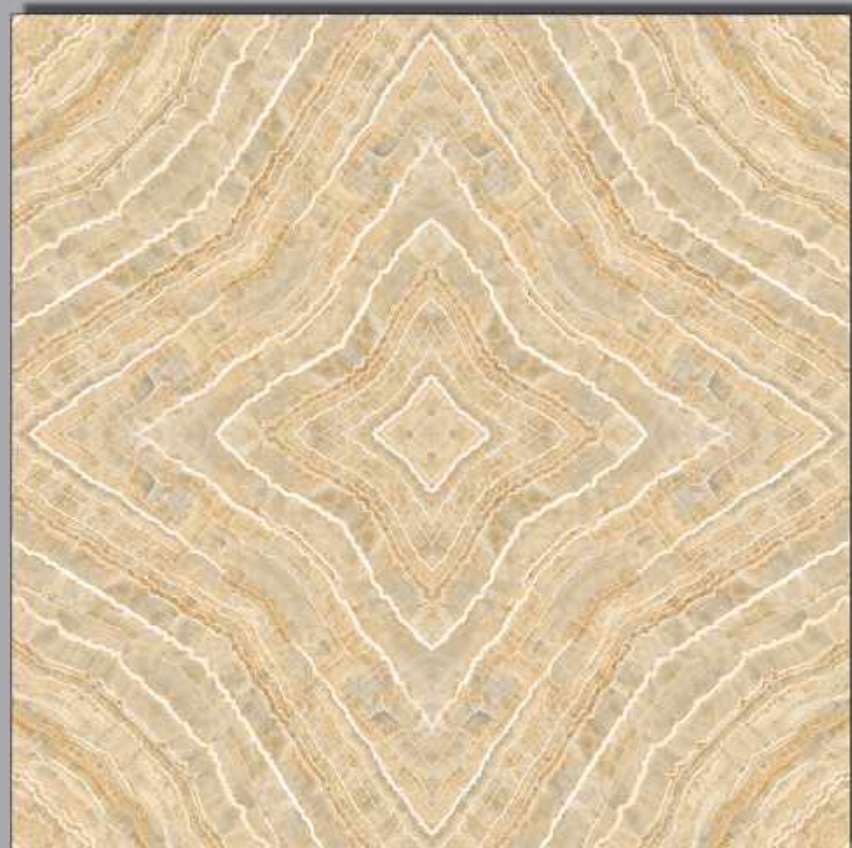

FLORIDA BROWN

SUPERIOR  
STRENGTH

STAIN  
RESISTANT

FROST  
RESISTANT

WATER  
RESISTANT

FINISH  
GLOSSY

SIZE  
600x600mm

GOLDEN CREMA