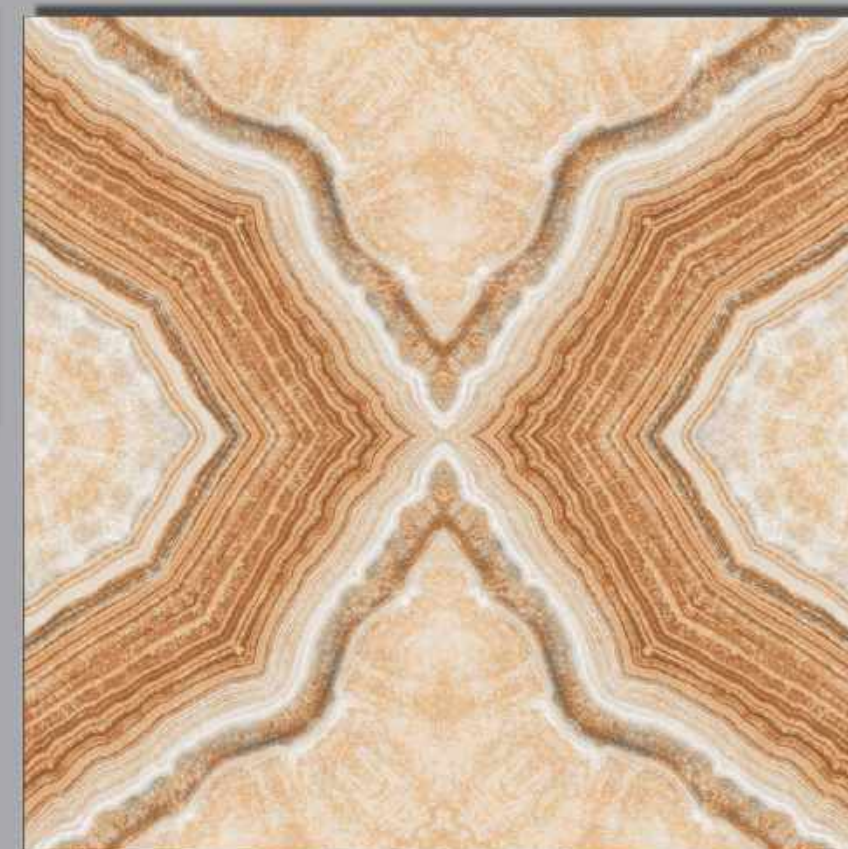

SUPERIOR
STRENGTH

STAIN
RESISTANT

FROST
RESISTANT

WATER
RESISTANT