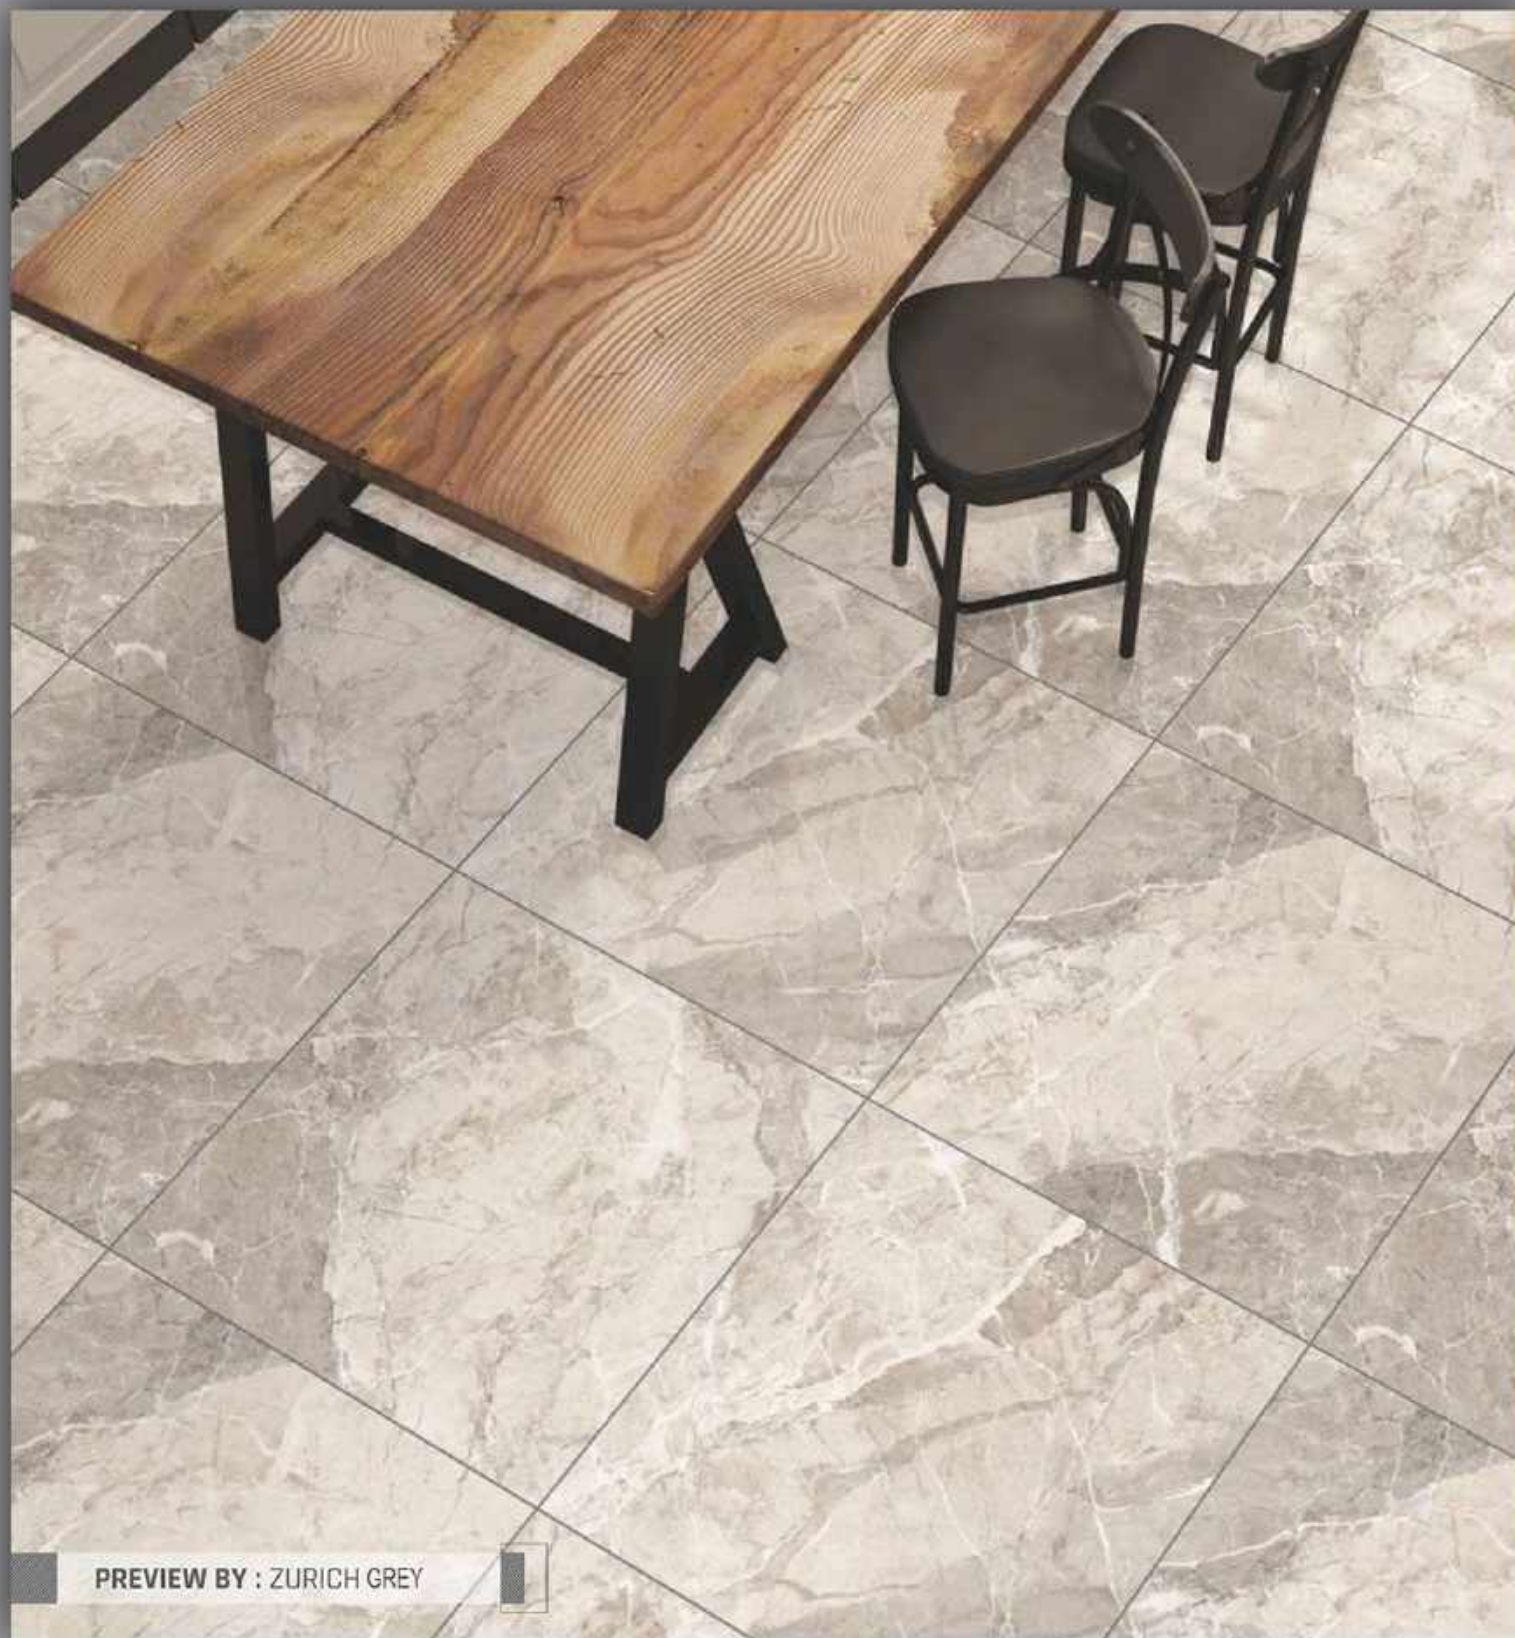

WHITE STONE

SUPERIOR  
STRENGTH

STAIN  
RESISTANT

FROST  
RESISTANT

WATER  
RESISTANT

FINISH  
GLOSSY

SIZE  
600x600mm

PREVIEW BY : ZURICH GREY