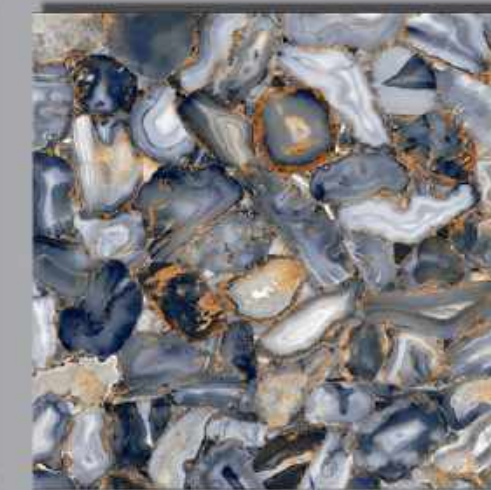

STONY AZZULE

SUPERIOR
STRENGTH

STAIN
RESISTANT

FROST
RESISTANT

WATER
RESISTANT