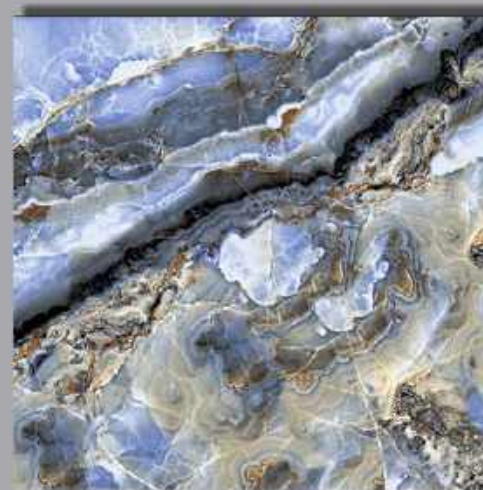

KRIZZY BLUE