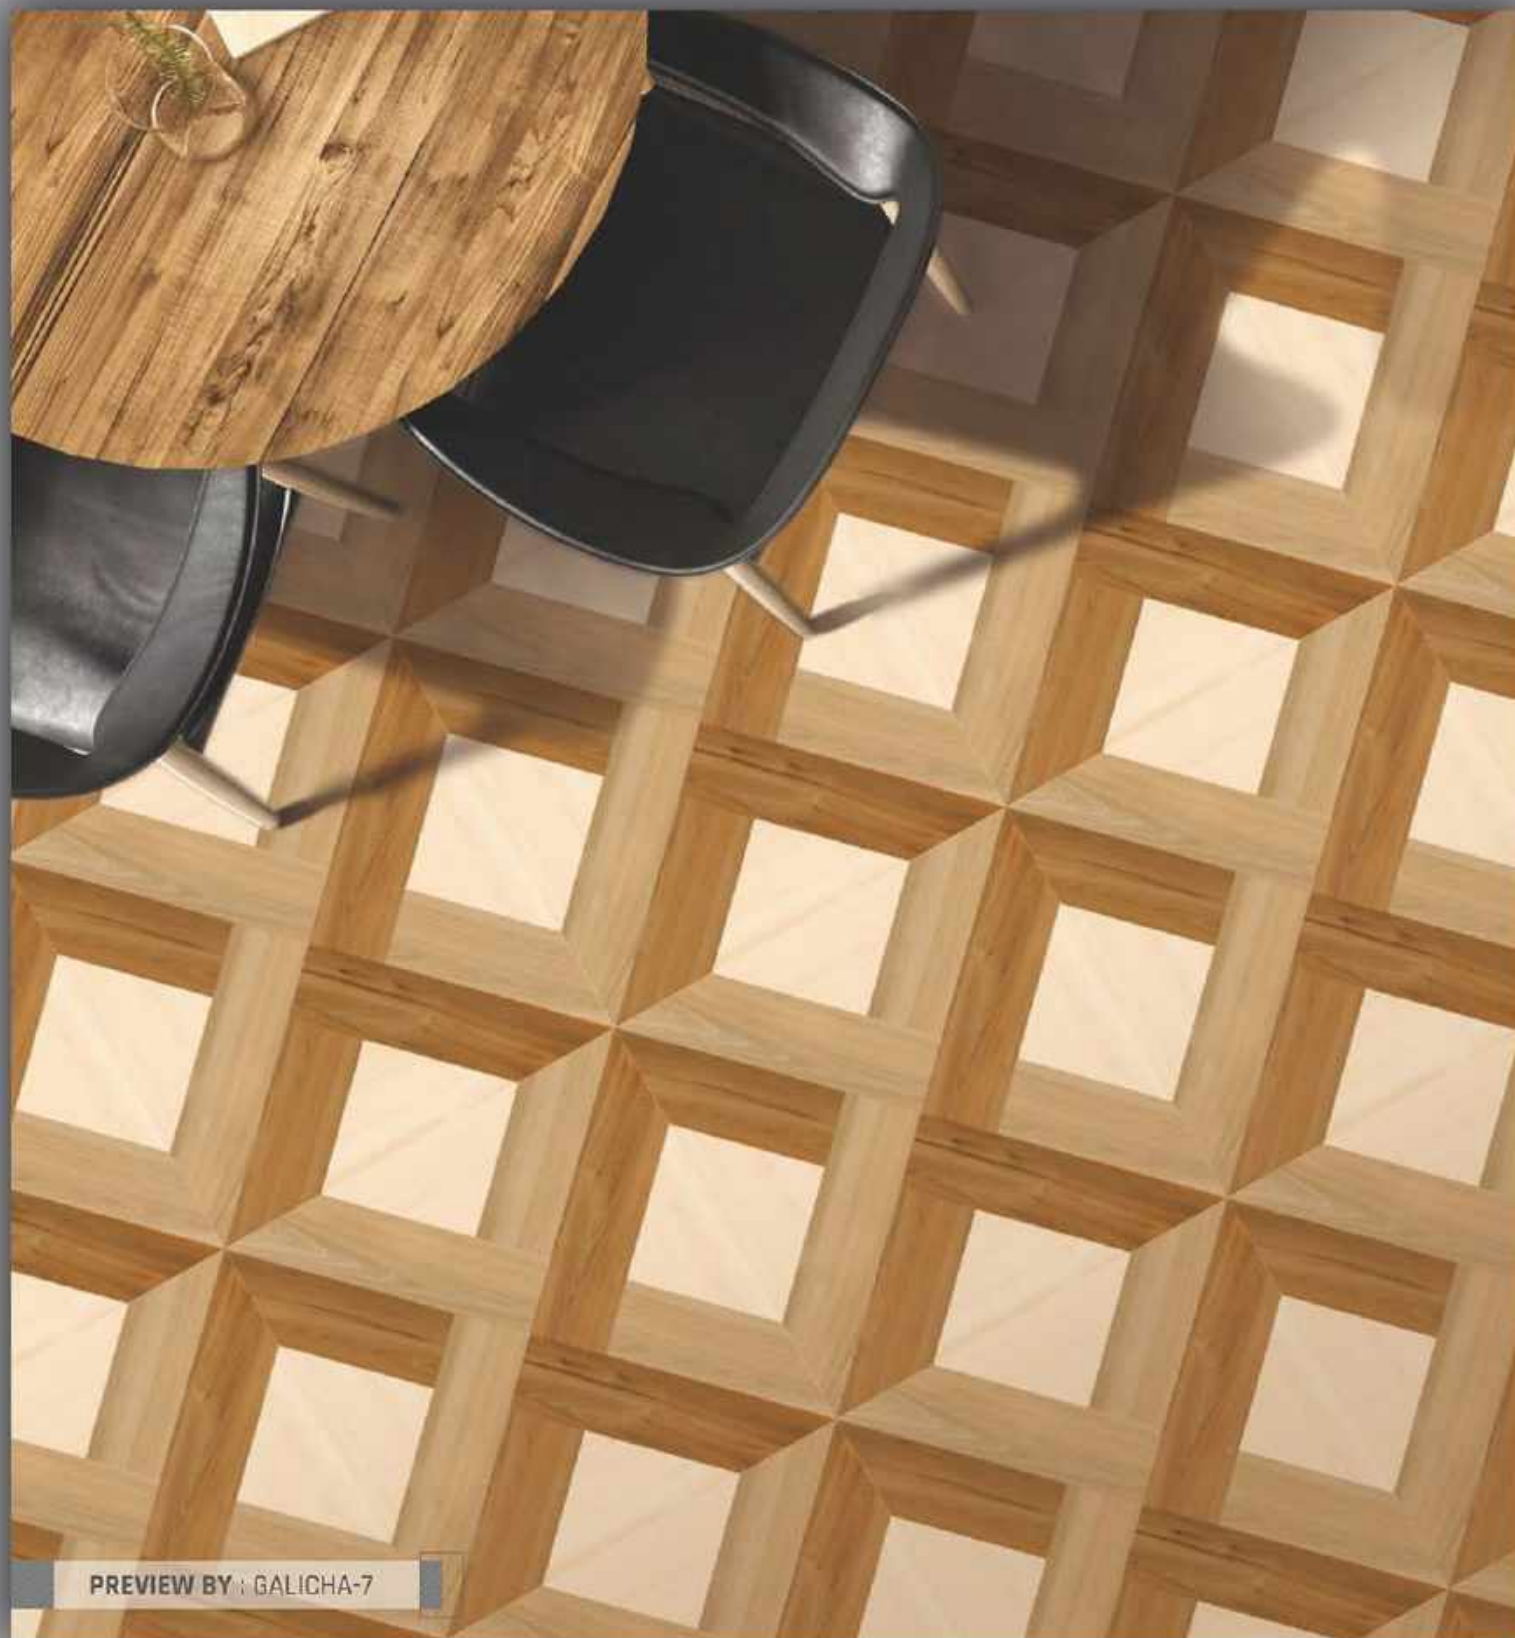

ROSETON LIGHT

SUPERIOR  
STRENGTH

STAIN  
RESISTANT

FROST  
RESISTANT

WATER  
RESISTANT

FINISH  
RUSTIC

SIZE  
600x600mm

PREVIEW BY : GALICHA-7