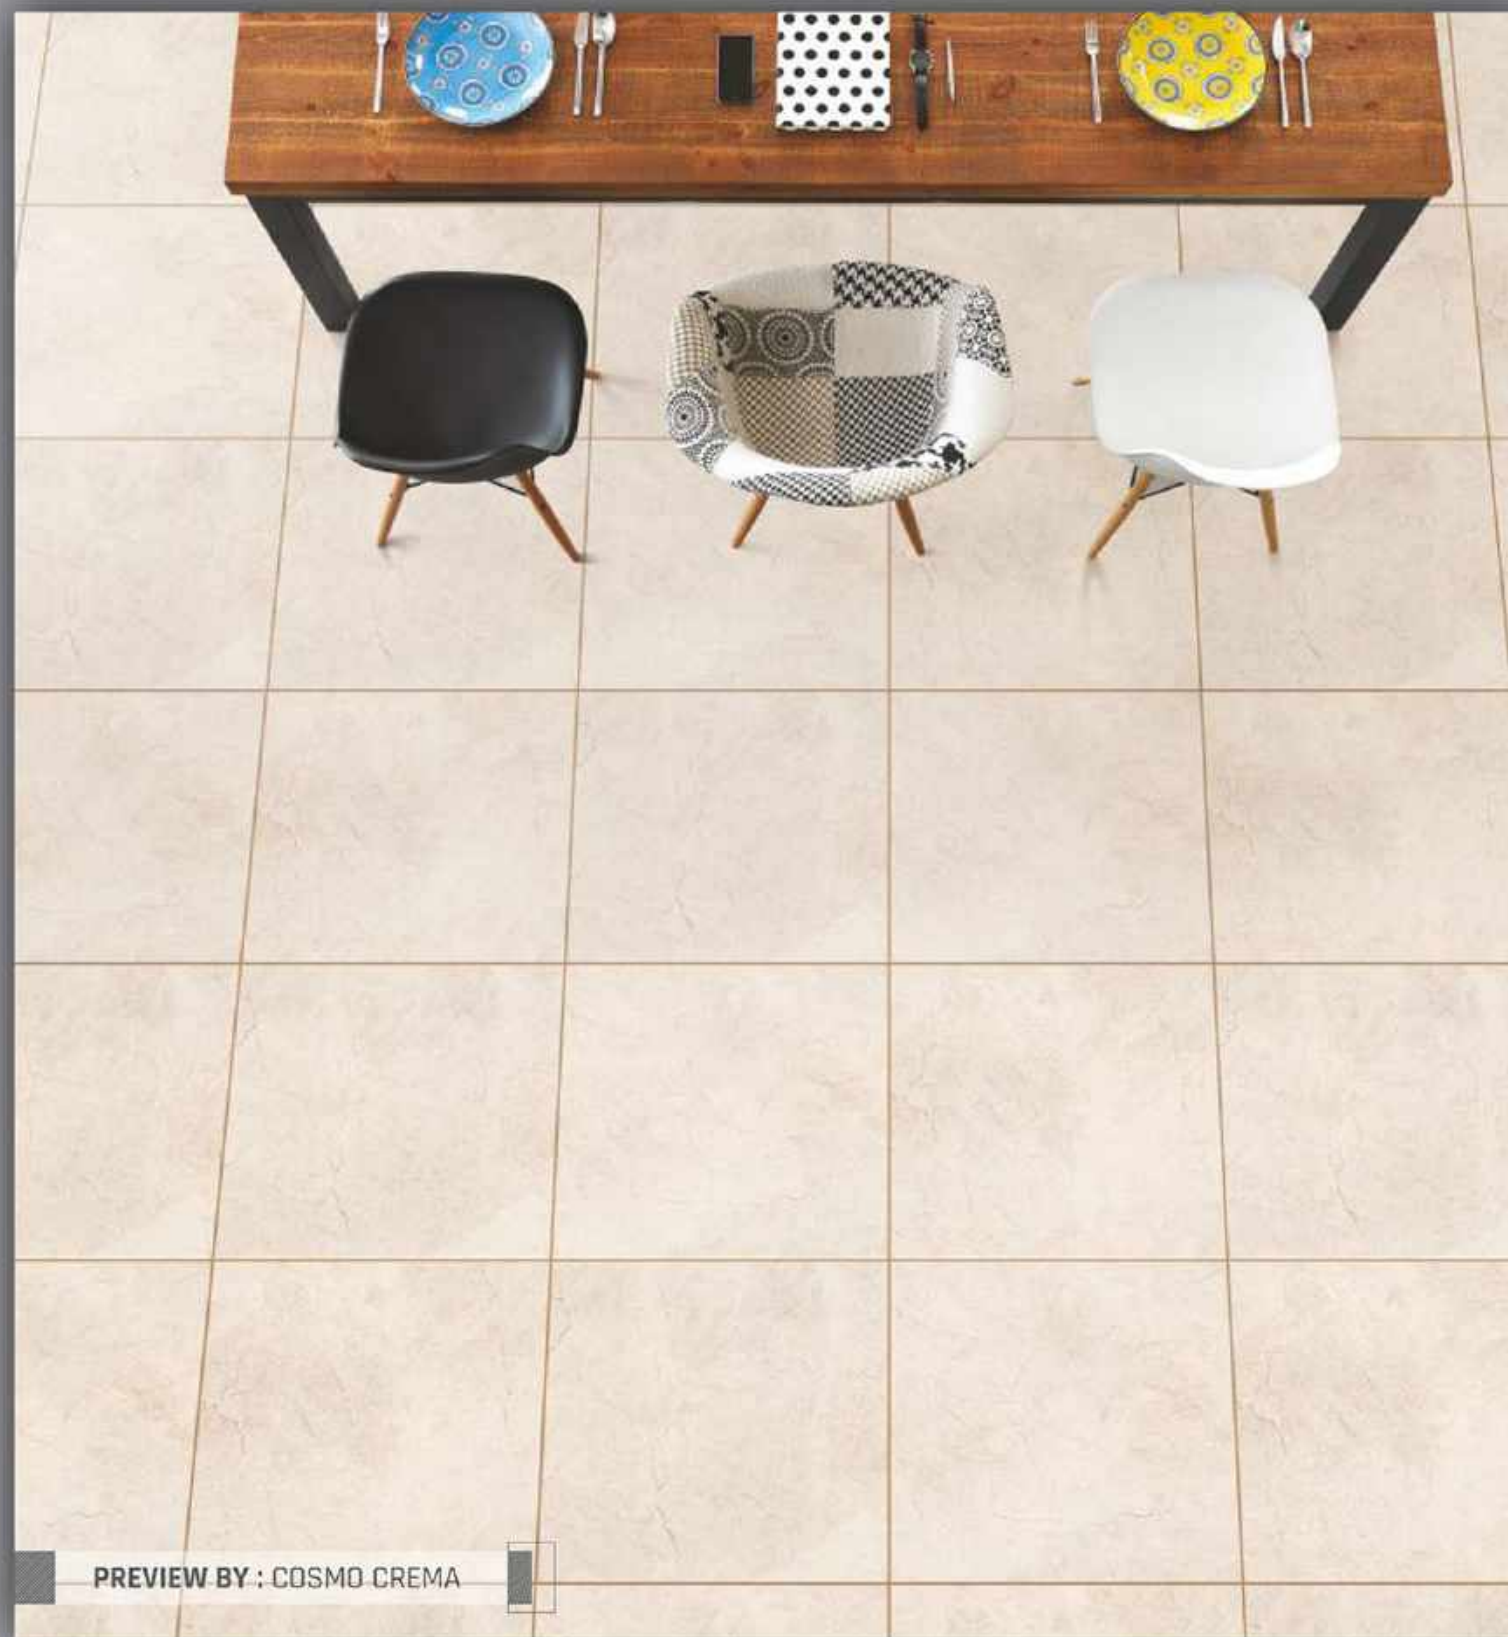

PREVIEW BY : COSMO CREMA